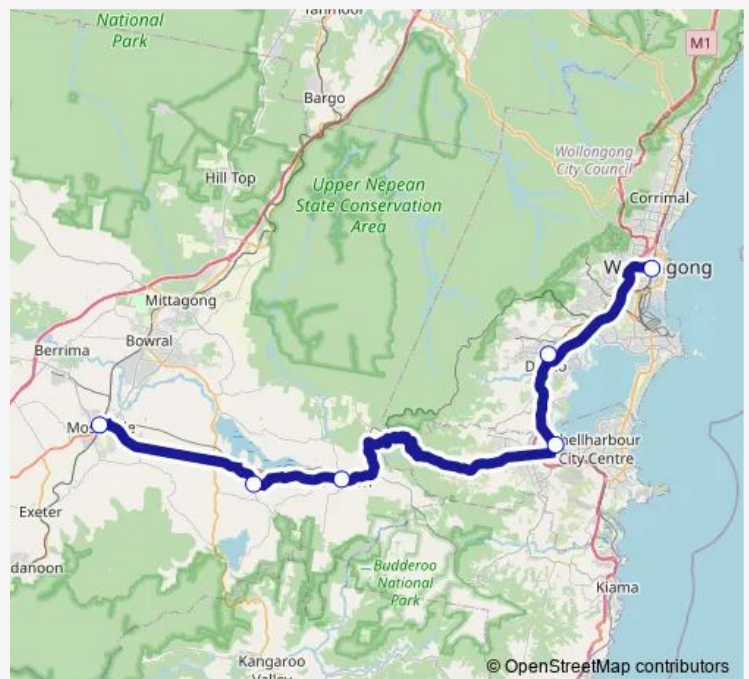

Burrawang Public School, Hoddle St

Hoddle St Before Main St

Albion Park Station, Coach Stop

Dapto Station, Station St

Wollongong Station, Station St

**Route schedule**

Moss Vale Station, Coach Bay — Wollongong Station, Station St

Monday	14:40
Tuesday	14:40
Wednesday	14:40
Thursday	14:40
Friday	14:40
Saturday	14:40
Sunday	14:40

**Route info**

Direction: Moss Vale Station, Coach Bay

Stops: 6

Trip Duration: 1 hour 30 min

755 — Moss Vale to Wollongong