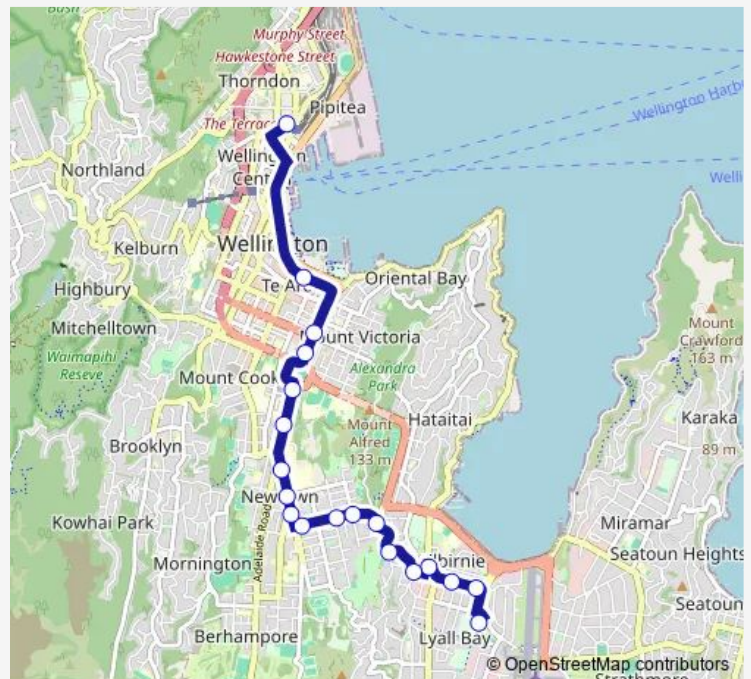

School Bus 755 Rongotai College - Kilbirnie - Newtown - Wellington

[Go to website](#)

Direction

Rongotai College (school grounds) — Wellington Station - Stop E

19 stops

[Open route schedule](#)

- Rongotai College (school grounds)
- Rongotai Road at Salek Street
- Rongotai Road at Ross Street
- Kilbirnie - Stop C
- Rongotai Road at Childers Terrace
- Crawford Road at Kilbirnie Tennis Club
- Crawford Road opposite Wellington Road
- Constable Street at Coromandel Street
- Constable Street at Owen Street (near 84)
- Constable Street at Riddiford Street
- Riddiford Street at Newtown Shops (opposite 157)
- Riddiford Street at Hall Street
- Wellington Hospital - Stop B
- Adelaide Road at Drummond St
- Adelaide Road at Basin Reserve (near 12)
- Cambridge Terrace at Barker Street
- Cambridge Terrace at Vivian Street
- Wakefield Street (near 234)
- Wellington Station - Stop E

Route schedule

Rongotai College (school grounds) — Wellington Station - Stop E

Monday	15:20
Tuesday	15:20
Wednesday	15:20
Thursday	15:20
Friday	15:20
Saturday	—
Sunday	—

Route info

Direction: Rongotai College (school grounds)

Stops: 19

Trip Duration: 0 hour 38 min

755 — Rongotai College - Kilbirnie - Newtown - Wellington

755 School Bus time schedules and route maps are available in an offline PDF at busmaps.com. Use the busmaps.com website to see live bus times, train schedule or subway schedule, and step-by-step directions for all public transit in Wellington