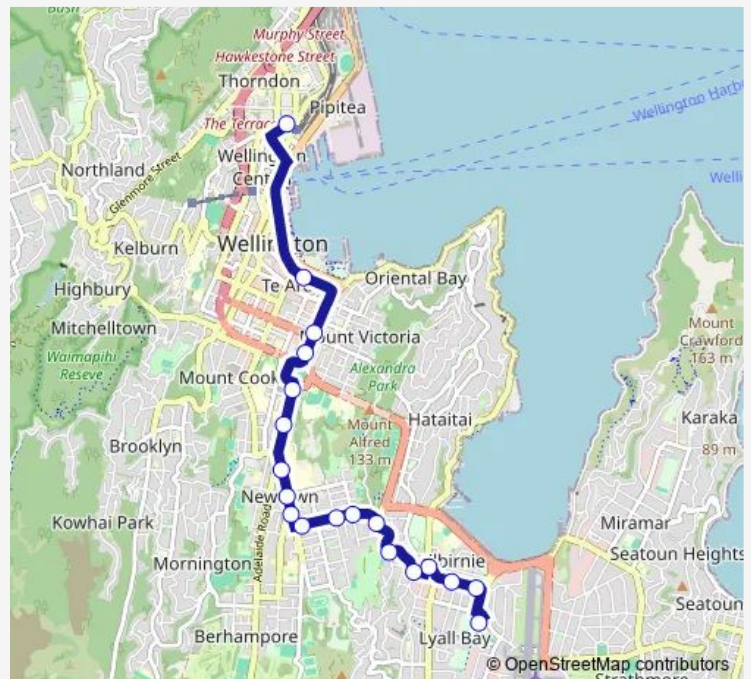

School Bus 755 Rongotai College - Kilbirnie - Newtown - Wellington

[Go to website](#)

Direction

Rongotai College (school grounds) — Wellington Station - Stop E

19 stops

[Open route schedule](#)

- Rongotai College (school grounds)
- Rongotai Road at Salek Street
- Rongotai Road at Ross Street
- Kilbirnie - Stop C
- Rongotai Road at Childers Terrace
- Crawford Road at Kilbirnie Tennis Club
- Crawford Road opposite Wellington Road
- Constable Street at Coromandel Street
- Constable Street at Owen Street (near 84)
- Constable Street at Riddiford Street
- Riddiford Street at Newtown Shops (opposite 157)
- Riddiford Street at Hall Street
- Wellington Hospital - Stop B
- Adelaide Road at Drummond St
- Adelaide Road at Basin Reserve (near 12)
- Cambridge Terrace at Barker Street
- Cambridge Terrace at Vivian Street
- Wakefield Street (near 234)
- Wellington Station - Stop E

Route schedule

Rongotai College (school grounds) — Wellington Station - Stop E

Monday	15:20
Tuesday	15:20
Wednesday	15:20
Thursday	15:20
Friday	15:20
Saturday	—
Sunday	—

Route info

Direction: Rongotai College (school grounds)

Stops: 19

Trip Duration: 0 hour 38 min

755 — Rongotai College - Kilbirnie - Newtown - Wellington

755 School Bus time schedules and route maps are available in an offline PDF at busmaps.com. Use the busmaps.com website to see live bus times, train schedule or subway schedule, and step-by-step directions for all public transit in Wellington