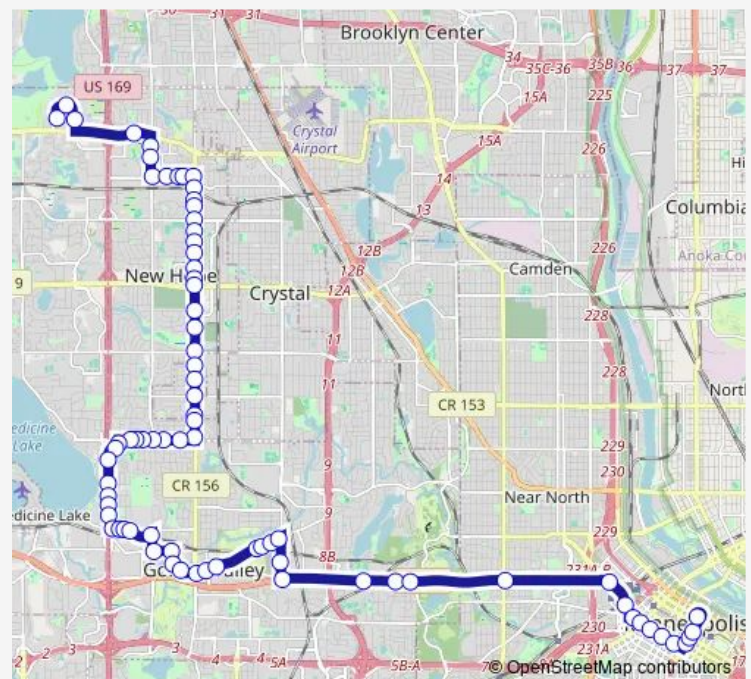

Winnetka Ave N & 38th 1/2 Ave N

### Route schedule

Nathan Ln N & 59th Av N — Gateway Ramp & Platform

Monday 05:36

Tuesday 05:36

Wednesday 05:36

Thursday 05:36

Friday 05:36

Saturday —

### Route info

Direction: Nathan Ln N & 59th Av N

Stops: 71

Trip Duration: 0 hour 50 min

755

36th Ave N & Winnetka Ave N

36th Ave N & Emerald Point Apts

36th Ave N & Maryland Ave

36th Ave N & Louisiana Ave

Louisiana Ave & 35th Ave N

Louisiana Ave & Hill Place

Louisiana Ave & 34th Ave N

Louisiana Ave & Valley Place

Louisiana Ave & 33rd Ave N

Louisiana Ave & 32nd Ave N

32nd Ave N & Nevada Ave N