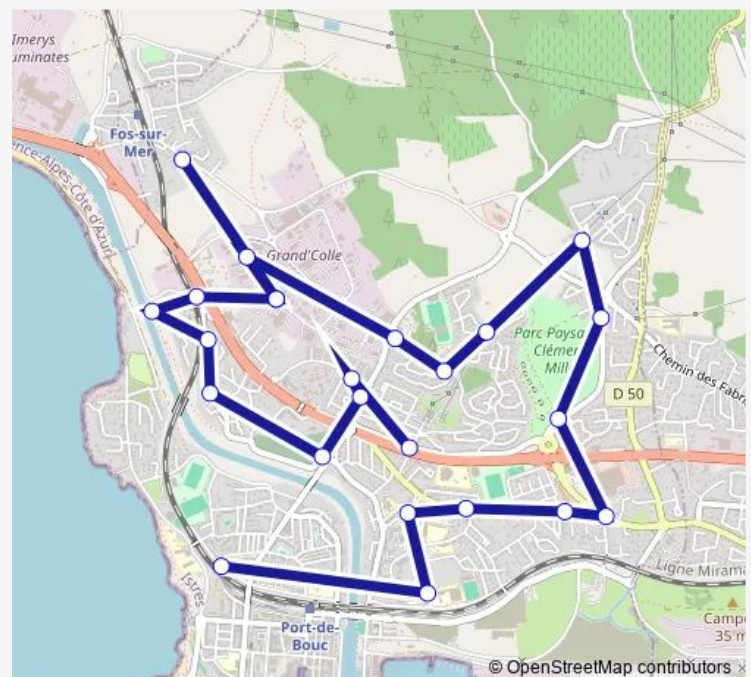

Lavandes

Château d'Eau

Les Pins

Mérindole

Ecole Arcades

Mérindole

Station Agip

Les Hameaux

Thursday 17:40

Friday 17:40

Saturday —

Sunday —

Route info

Direction: Lycée Ch. Mongrand

Stops: 24

Trip Duration: 0 hour 39 min

7307 — CLG Eluard LYC Moulin Mongrand

BusMaps

J Grimau

Les Amarantes

19 mars 62

7307 Bus time schedules and route maps are available in an offline PDF at busmaps.com. Use the busmaps.com website to see live bus times, train schedule or subway schedule, and step-by-step directions for all public transit in Port-de-Bouc