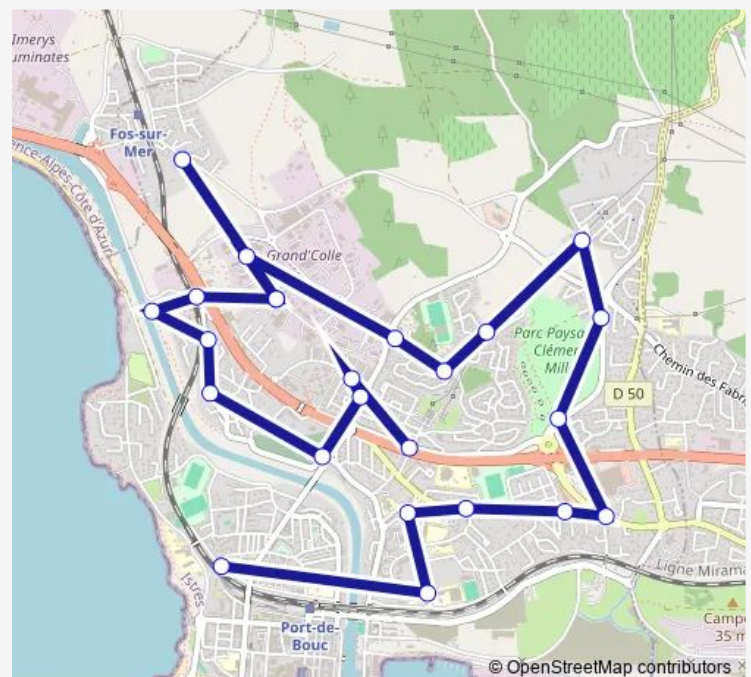

Lavandes

Château d'Eau

Mérindole Pins

Mérindole

Ecole Arcades

Mérindole

Station Agip

Les Hameaux

Thursday 17:40

Friday 17:40

Saturday —

Sunday —

Route info

Direction: Lycée Ch. Mongrand

Stops: 24

Trip Duration: 0 hour 39 min

7307 — CLG Eluard LYC Moulin Mongrand

BusMaps

J Grimau

Les Amarantes

19 mars 62

7307 Bus time schedules and route maps are available in an offline PDF at busmaps.com. Use the busmaps.com website to see live bus times, train schedule or subway schedule, and step-by-step directions for all public transit in Port-de-Bouc