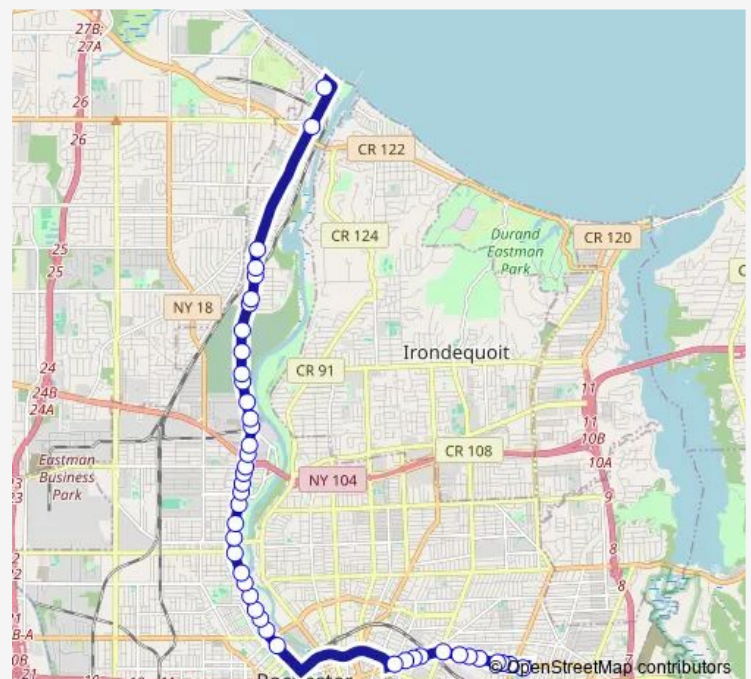

State & Vincent

Lake & White

Lake & Ambrose

Lake & Lorimer

Lake & Phelps

Lake & Emerson

Lake & Ravine

Lake & Lexington

### Route schedule

East High Main Loop — Estes & Corrigan

Monday	15:40
Tuesday	15:40
Wednesday	15:40
Thursday	15:40
Friday	12:10-15:40
Saturday	—
Sunday	—

### Route info

Direction: East High Main Loop

Stops: 43

Trip Duration: 0 hour 34 min

832 — Maplewood-Charlotte/E Main

Lake & 1024 Lake Ave

Lake & Rose

Lake & Seneca

Lake & Riverside

Lake & Flower City

Lake & Ridgeway

Lake & Redwood

Lake & Lot 18 Kodak

Lake Ave & Hanford Landing Rd

Lake & Maplewood

Lake & Merrill