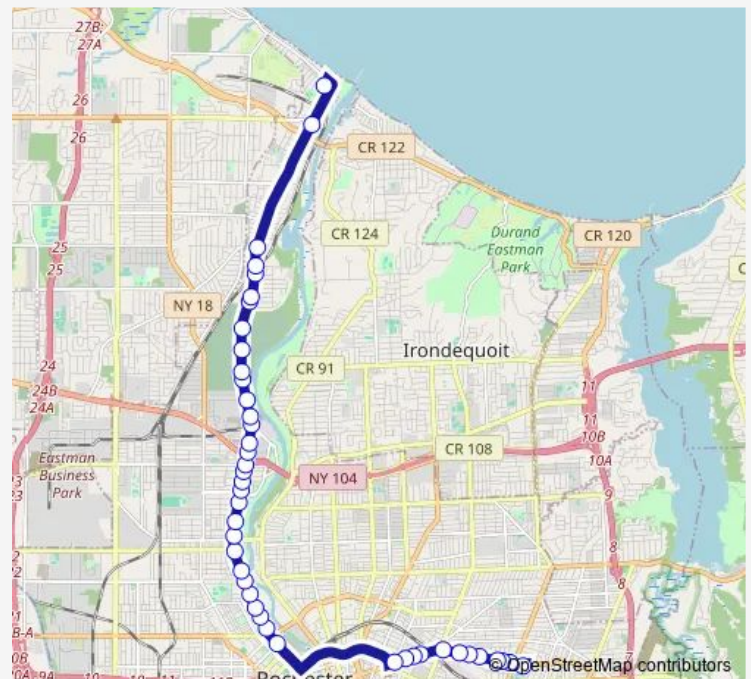

State & Vincent

Lake & White

Lake & Ambrose

Lake & Lorimer

Lake & Phelps

Lake & Emerson

Lake & Ravine

Lake & Lexington

### Route schedule

East High Main Loop — Estes & Corrigan

Monday 15:40

Tuesday 15:40

Wednesday 15:40

Thursday 15:40

Friday 12:10-15:40

Saturday —

### Route info

Direction: East High Main Loop

Stops: 43

Trip Duration: 0 hour 34 min

832 — Maplewood-Charlotte/E Main

Lake & 1024 Lake Ave

Lake & Rose

Lake & Seneca