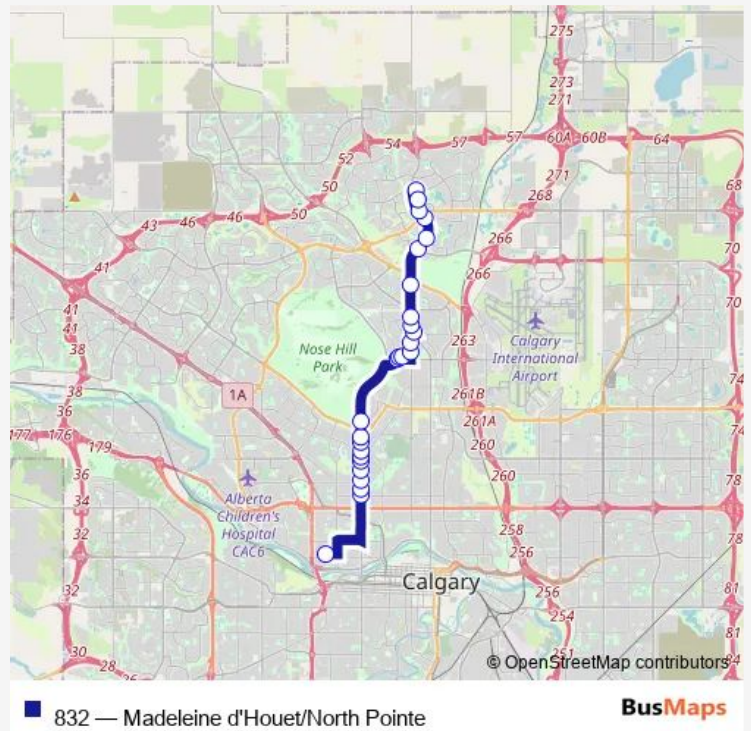

# Bus 832 Madeleine d'Houet/North Pointe

[Go to website](#)

**Direction**  
 North Pointe Terminal A — WB Kensington RD @ 21 ST Nw  
 22 stops  
[Open route schedule](#)

- North Pointe Terminal A
- SB Harvest Hills BV @ Panamount GA Nw
- SB Harvest Hills BV @ Country Hills BV Nw
- SB Harvest Hills BV @ Harvest Oak GA Ne
- SB Harvest Hills BV @ Country Hills RD Nw
- SB Harvest Hills BV @ Country Hills RD Nw
- SB Centre ST N @ Beddington BV N
- SB Centre ST N @ 78 AV N
- SB Centre ST N @ S. of 78 AV N
- WB 4 ST W @ Centre ST N
- SB 4 ST NW @ S. of 72 AV Nw
- SB 4 ST NW @ 68 AV Nw
- WB 64 AV NW @ Hunts Cr
- SB 14 ST NW @ North Haven Dr
- SB 14 ST NW @ Cornwallis Dr
- SB 14 ST NW @ Cromwell Av
- SB 14 ST NW @ Northmount Dr
- SB 14 ST NW @ 31 AV Nw
- SB 14 ST NW @ Rosehill Dr
- SB 14 ST NW @ Roselawn Cr
- SB 14 ST NW @ 22 AV Nw

**Route schedule**

North Pointe Terminal A — WB Kensington RD @ 21 ST Nw

Monday	08:10
Tuesday	08:10
Wednesday	08:10
Thursday	08:10
Friday	08:10
Saturday	—
Sunday	—

**Route info**

Direction: North Pointe Terminal A  
 Stops: 22  
 Trip Duration: 0 hour 40 min

## Direction

EB 1 AV NW @ 21 ST Nw — North Pointe Terminal A

26 stops

[Open route schedule](#)

EB 1 AV NW @ 21 ST Nw

NB 14 ST NW @ 20 AV Nw

NB 14 ST NW @ 22 AV Nw

NB 14 ST NW @ Roselawn Cr