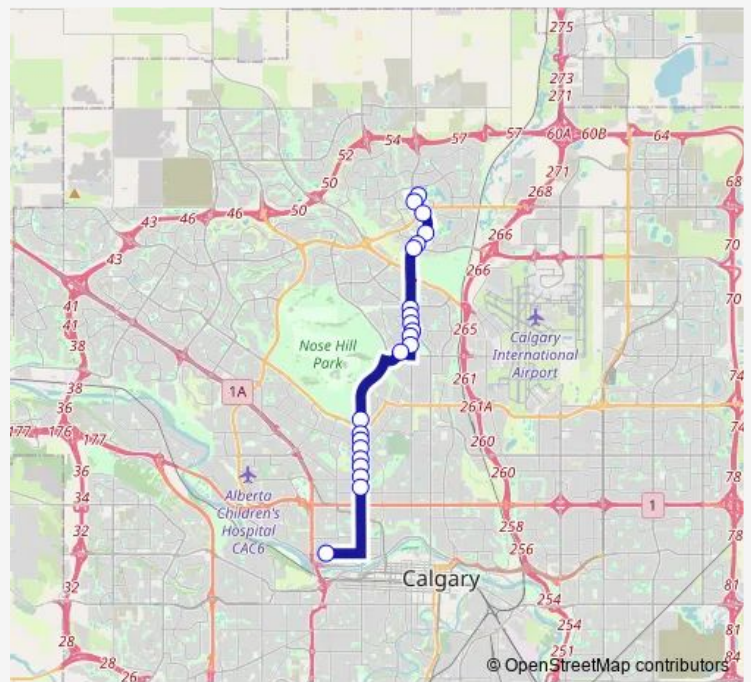

Bus 832 Madeleine d'Houet/North Pointe

[Go to website](#)

Direction
 EB 1 AV NW @ 21 ST NW — North Pointe Terminal A
 26 stops
[Open route schedule](#)

- EB 1 AV NW @ 21 ST NW
- NB 14 ST NW @ 20 AV Nw
- NB 14 ST NW @ 22 AV Nw
- NB 14 ST NW @ Roselawn Cr
- NB 14 ST NW @ Rosehill Dr
- NB 14 ST NW @ Rosevale DR Nw
- NB 14 ST NW @ Chelsea St
- NB 14 ST NW @ Cambrian Dr
- NB 14 ST NW @ Cromwell Av
- NB 14 ST NW @ Cornwallis Dr
- NB 14 ST NW @ North Haven Dr
- NB 64 AV NW @ Norfolk DR NW
- EB 64 AV NW @ Hunterview DR
- EB 64 AV NW @ Hunts CR
- NB 4 ST NW @ 68 AV NW (JG Diefenbaker Hs)
- NB 4 ST NW @ 68 AV NW (Superstore)
- NB Centre ST N @ 72 AV N
- NB Centre ST N @ 78 AV N
- NB Centre ST N @ 78 AV N
- NB Centre ST N @ Harvest Hills Bv
- NB Harvest Hills BV @ 96 AV Ne

Route schedule

EB 1 AV NW @ 21 ST NW — North Pointe Terminal A

Monday	15:26
Tuesday	15:26
Wednesday	15:26
Thursday	15:26
Friday	15:26
Saturday	—
Sunday	—

Route info

Direction: EB 1 AV NW @ 21 ST NW
 Stops: 26
 Trip Duration: 0 hour 35 min

832 — Madeleine d'Houet/North Pointe

NB Harvest Hills BV @ Harvest Oak GA Ne

NB Harvest Hills BV @ Harvest Oak DR Ne

NB Harvest Hills BV @ Country Hill BV Ne

EB Country Village RD @ Harvest Hills BV Ne

North Pointe Terminal A

Thursday 08:10

Friday 08:10

Saturday —

Sunday —

Route info

Direction: North Pointe Terminal A

Stops: 22

Trip Duration: 0 hour 40 min