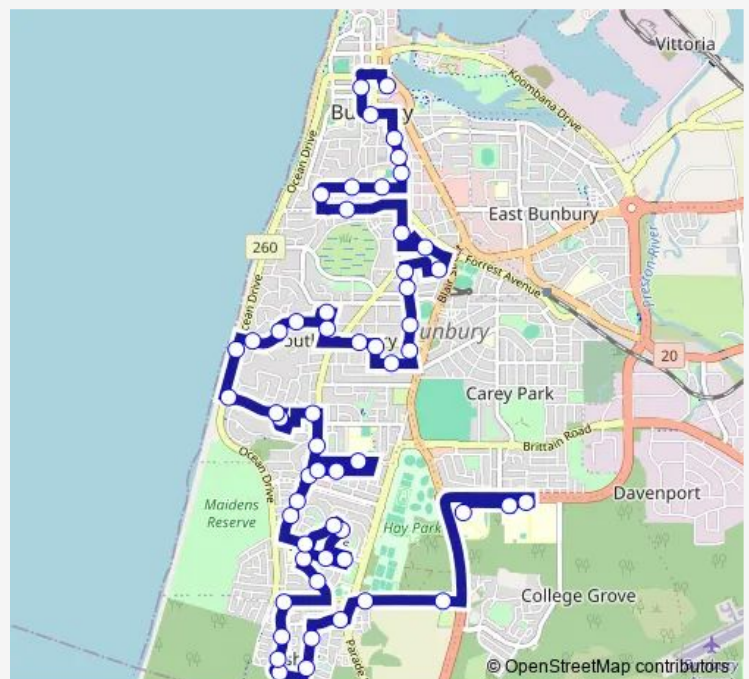

Hooper Pl Before Davenport Wy

Davenport Wy After Hooper Pl

Westwood St After Davenport Wy

Route schedule

Campus Rd Bunbury Health Campus — Bunbury Bus Stn Stand 6

Monday 15:15

Tuesday 15:15

Wednesday 15:15

Thursday 15:15

Friday 15:15

Saturday —

Sunday —

Route info

Direction: Campus Rd Bunbury Health Campus

Stops: 56

Trip Duration: 0 hour 54 min

Minninup Rd After Westwood St

Minninup Rd After Argyle Av

Minninup Rd After Hudson Rd

Knight St Newton Moore Shs

Island Queen St After Vixen St

Island Queen St After Devonshire St

Minninup Rd After Hakea Cr

Friday 08:00-18:20

Saturday 08:15-17:15

Sunday 09:15-21:30

Route info

Direction: Bunbury Bus Stn Stand 6

Stops: 53

Trip Duration: 0 hour 56 min

Hastie St After Ocean Dr