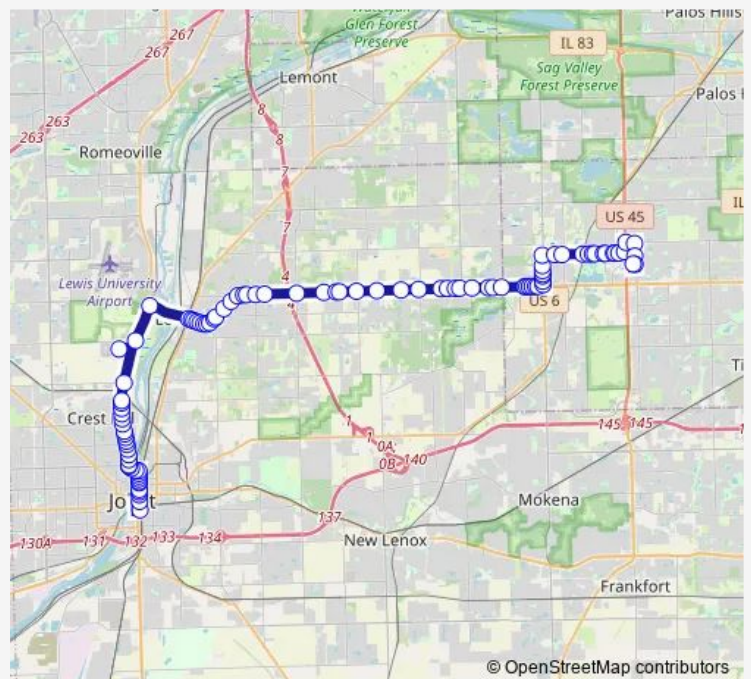

Broadway/Smith

Broadway/Frank

Route schedule

Pace Transit Center Bay M — Herion Way at Wheeler

Monday	06:10-17:10
Tuesday	06:10-17:10
Wednesday	06:10-17:10
Thursday	06:10-17:10
Friday	06:10-17:10
Saturday	—
Sunday	—

Route info

Direction: Pace Transit Center Bay M

Stops: 96

Trip Duration: 0 hour 44 min

832 — Joliet - Orland Park

Broadway/Russell

Broadway/Industry

Broadway/Theodore

Broadway/Stern

Broadway/Ludwig

Broadway/Rose

Broadway/Elsie

Broadway/Chaney

Rt. 53/Caton Farm

Stateville Prison

Rt. 53/Division

Rt. 53/Renwick

9th/State

9th/Hamilton

9th/Washington

9th/Jefferson

9th/Madison

9th/Lincoln

9th/Garfield