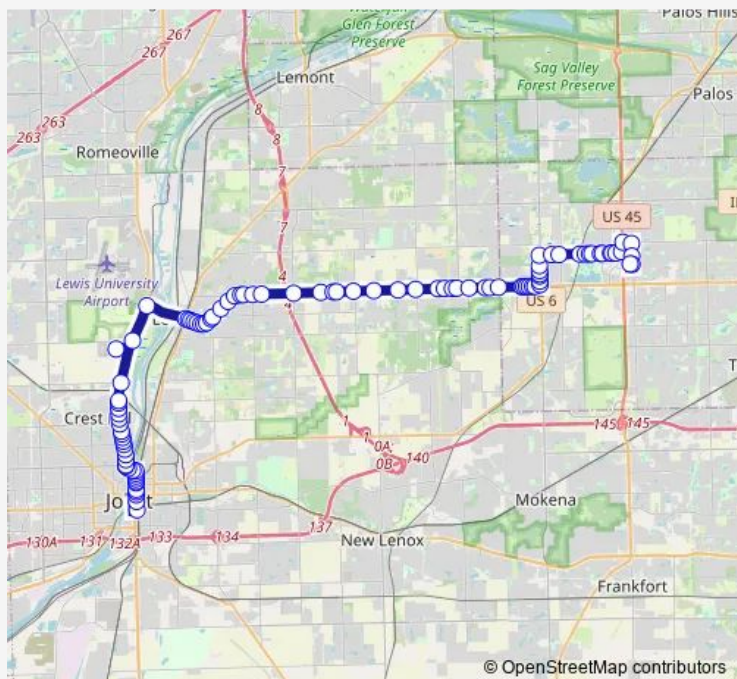

### Route schedule

Pace Transit Center Bay M — Herion Way at Wheeler

Monday 06:10-17:10

Tuesday 06:10-17:10

Wednesday 06:10-17:10

Thursday 06:10-17:10

Friday 06:10-17:10

Saturday —

### Route info

Direction: Pace Transit Center Bay M

Stops: 96

Trip Duration: 0 hour 44 min

832 — Joliet - Orland Park

Broadway/Russell

Broadway/Industry

Broadway/Theodore

Rt. 53/Renwick

9th/State

9th/Hamilton

9th/Washington

9th/Jefferson

9th/Madison

9th/Lincoln

9th/Garfield

## Route info

Direction: Herion Way at Wheeler

Stops: 94

Trip Duration: 0 hour 46 min

159th/114th Ave.

159th/114th Ct.

159th/115th Ave.

159th/115th Ct.