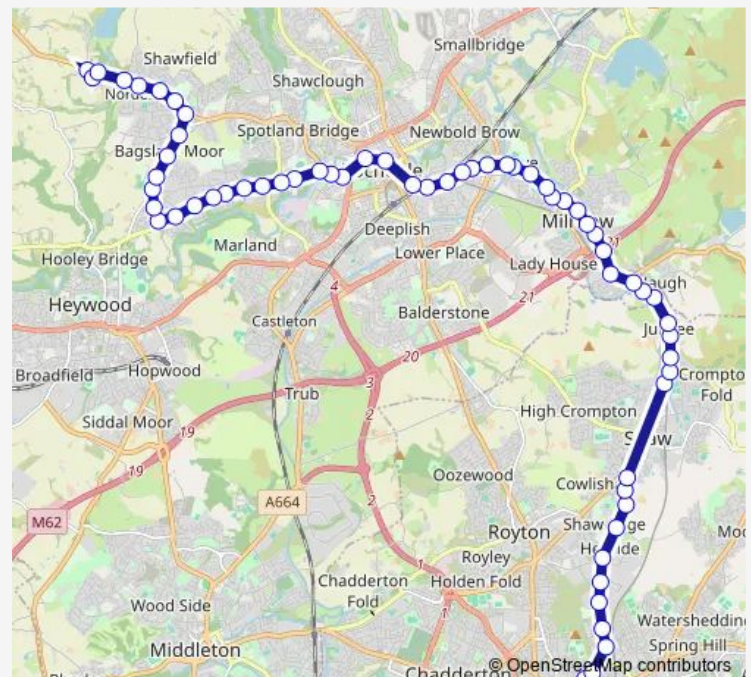

Newhey Terminus

Bentfield Crescent

Milnrow Memorial Park

Route schedule

Blue Coat School — Edenfield Road

Monday 15:30

Tuesday 15:30

Wednesday 14:15-15:30

Thursday 15:30

Friday 15:30

Saturday —

Sunday —

Route info

Direction: Blue Coat School

Stops: 63

Trip Duration: 1 hour 7 min

Chichester Street

Rochdale Interchange

The Esplanade

Norman Road

Dane Street

Mellor Street

Oakenrod Hill

Claremont Road

Saturday —

Sunday —

Route info

Direction: White Lion

Stops: 68

Trip Duration: 1 hour 20 min

College Road

Dane Street