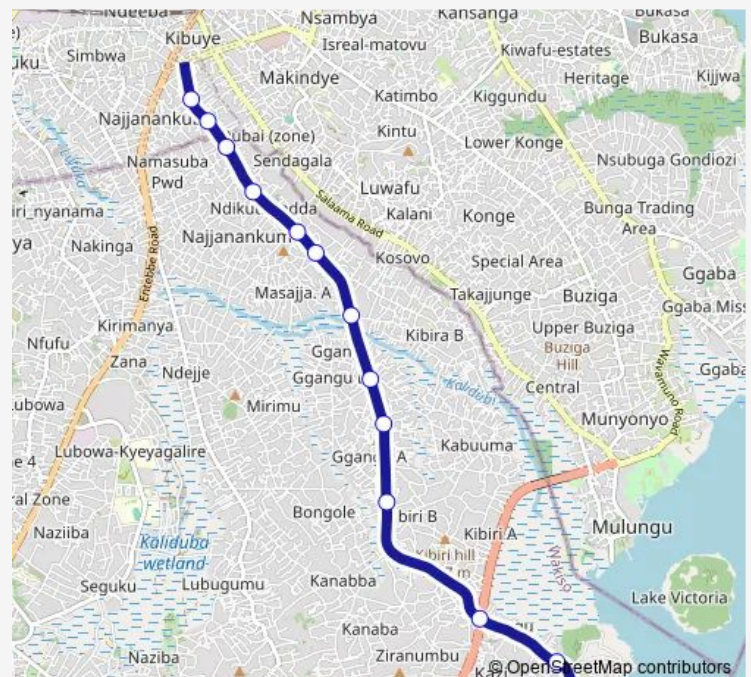

Busabala Stage

Kibiri

Jordan Medical Centre

Gango

Bussabala Rd - River

Little Pony Primary School

St. Paul Church - Masajja Dental Clinic

Good Health Medical Centre (Bussabala Rd)

Thursday 06:30-19:00

Friday 06:30-19:00

Saturday 06:30-19:00

Sunday 06:30-19:00

Route info

Direction: One Love Beach Stage

Stops: 13

Trip Duration: 0 hour 40 min

Ic129 — Busabala Kategule Stage-One Love Beach Stage

Direction

Namasole Rd - Busabala Rd Jct — One Love Beach Stage

14 stops

[Open route schedule](#)

Namasole Rd - Busabala Rd Jct

Busabala Rd

Jika Medical Centre (Bussabala Rd)

Bussabala Rd

Good Health Medical Centre (Bussabala Rd)

St. Paul Church - Masajja Dental Clinic

Little Pony Primary School

Bussabala Rd - River

Gango

Jordan Medical Centre

Kibiri