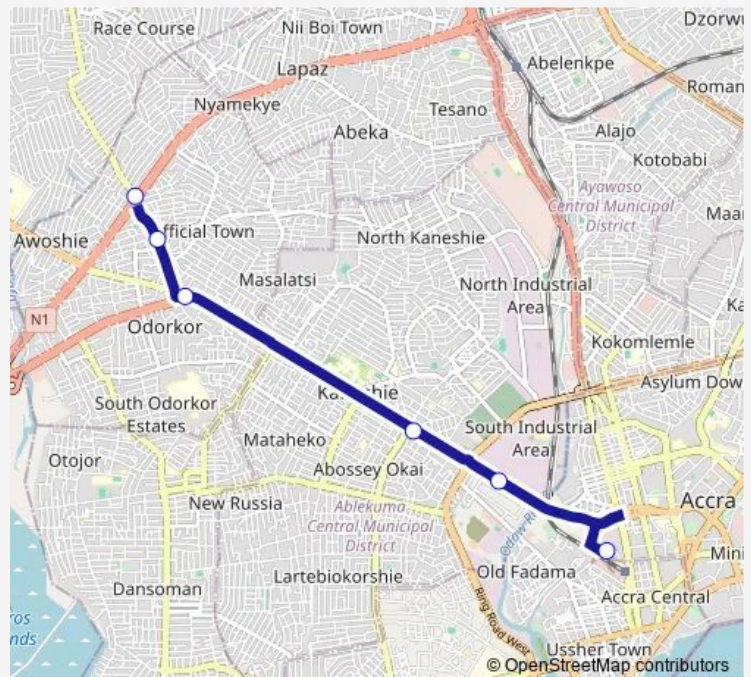

### Direction

Terminal Accra Cmb — Terminal Kwashieman Station

6 stops

[Open route schedule](#)

Terminal Accra Cmb

Toyota 322

Kaneshie Market Station

Odorkor

Addy Junction

Terminal Kwashieman Station

### Route schedule

Terminal Accra Cmb — Terminal Kwashieman Station

Monday 15:36

Tuesday 15:36

Wednesday 15:36

Thursday 15:36

Friday 15:36

Saturday 15:36

### Route info

Direction: Terminal Accra Cmb

Stops: 6

Trip Duration: 0 hour 28 min

■ 322B — Accra CMB to Kwashieman Station

322B Bus time schedules and route maps are available in an offline PDF at [busmaps.com](https://busmaps.com). Use the [busmaps.com](https://busmaps.com) website to see live bus times, train schedule or subway schedule, and step-by-step directions for all public transit in Accra