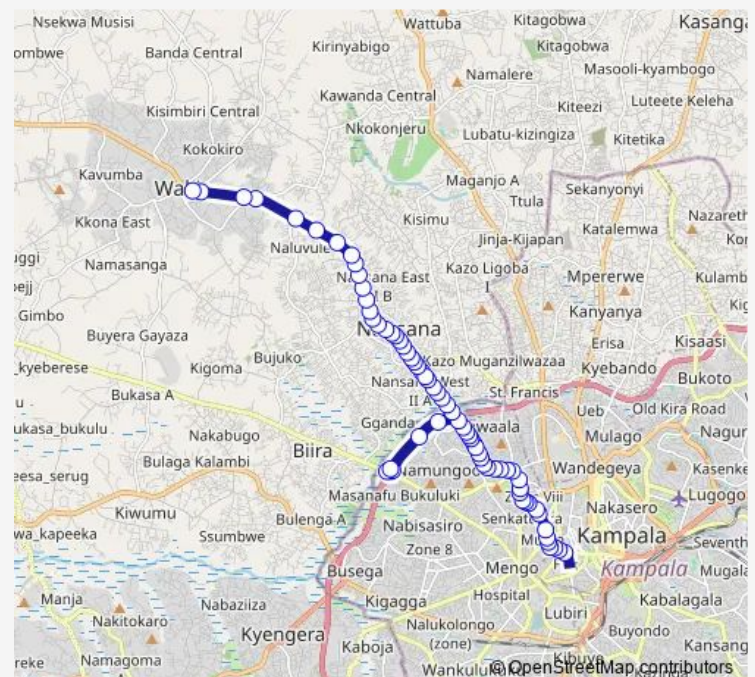

Bus IC076 Kisenyi-Wakiso

[Go to website](#)

Direction

Kobil Bakuli Stage — Kobil Petro Station (Wakiso)

67 stops

[Open route schedule](#)

Kobil Bakuli Stage

Jaguar Bus Terminal

Thursday 06:30-19:00

Friday 06:30-19:00

Saturday 06:30-19:00

Sunday 06:30-19:00

Route info

Direction: Kobil Bakuli Stage

Stops: 67

Route Duration: 1 hour 36 min