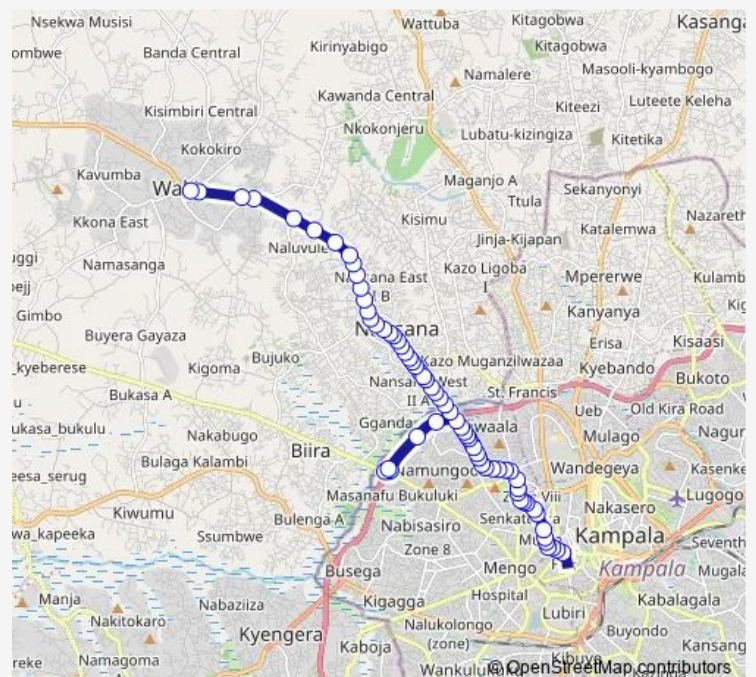

Bus Ic076 Kisenyi-Wakiso

[Go to website](#)

Direction

Kobil Bakuli Stage — Kobil Petro Station (Wakiso)

67 stops

[Open route schedule](#)

Kobil Bakuli Stage

Jaguar Bus Terminal

Thursday 06:30-19:00

Friday 06:30-19:00

Saturday 06:30-19:00

Sunday 06:30-19:00

Route info

Direction: Kobil Bakuli Stage

Stops: 67

Route Duration: 1 hour 29 min