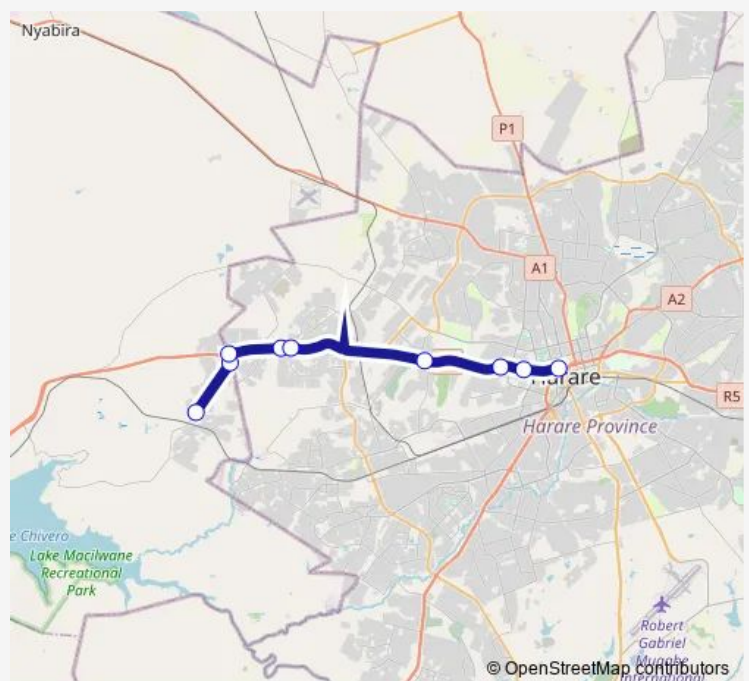

Communal Taxi Service Whitecliff to Chinhoyi and Mbuya Nehanda

[Go to website](#)

Direction

Whitecliff — Mandela and Chinoyi Road Hub

9 stops

[Open route schedule](#)

Whitecliff

Whitehouse Shops

Puma Garag

Construction site, Bulawayo Road Bus stop

Corner Bulawayo Rd & First Street

Warren Park

Belvedere

Exhibition Park Bus Stop

Mandela and Chinoyi Road Hub

Route schedule

Whitecliff — Mandela and Chinoyi Road Hub

Monday 14:25

Tuesday 14:25

Wednesday 14:25

Thursday 14:25

Friday 14:25

Saturday 14:25

Sunday 14:25

Route info

Direction: Whitecliff

Stops: 9

Trip Duration: 0 hour 44 min

Whitecliff to Chinhoyi and Mbuya Nehanda

Communal Taxi Service time schedules and route maps are available in an offline PDF at busmaps.com. Use the busmaps.com website to see live bus times, train schedule or subway schedule, and step-by-step directions for all public transit in Harare