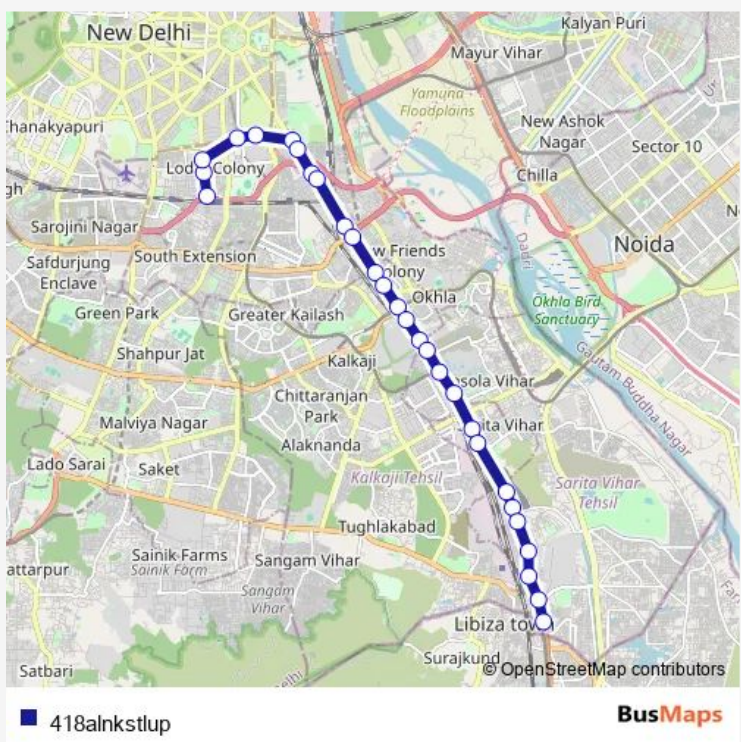

# Bus 418alnkstlup

[Go to website](#)

**Direction**  
 Kushak Nallah Depot — Badarpur Border  
 28 stops  
[Open route schedule](#)

- Kushak Nallah Depot
- Lodhi Colony
- 18-Block Lodhi Colony
- JLN Stadium / Sunehri Pulla Depot
- Ishpat Bhawan
- Police Station Nizamuddin (Dargah)
- Nizamuddin Extension
- Bhogal (Jungpura)
- Bhogal
- Ashram (Hari Nagar)
- Ashram Chowk
- Mata Mandir New Friends Colony
- Ishwar Nagar
- Kalka Ji Crossing
- Sukhdev Vihar Depot
- Crri
- Okhla Tank
- Harkesh Nagar
- Apollo Hospital
- Sarita Vihar
- Madanpur Khadar Crossing

**Route schedule**  
 Kushak Nallah Depot — Badarpur Border

Monday	07:40-21:50
Tuesday	07:40-21:50
Wednesday	07:40-21:50
Thursday	07:40-21:50
Friday	07:40-21:50
Saturday	07:40-21:50
Sunday	07:40-21:50

**Route info**  
 Direction: Kushak Nallah Depot  
 Stops: 28  
 Trip Duration: 1 hour 2 min

Haldiram

Ali Village

Onida Factory

Power House

Badarpur Village

Jaitpur Crossing

Badarpur Border

418alnkstlup Bus time schedules and route maps are available in an offline PDF at [busmaps.com](https://busmaps.com). Use the [busmaps.com](https://busmaps.com) website to see live bus times, train schedule or subway schedule, and step-by-step directions for all public transit in Defence Colony