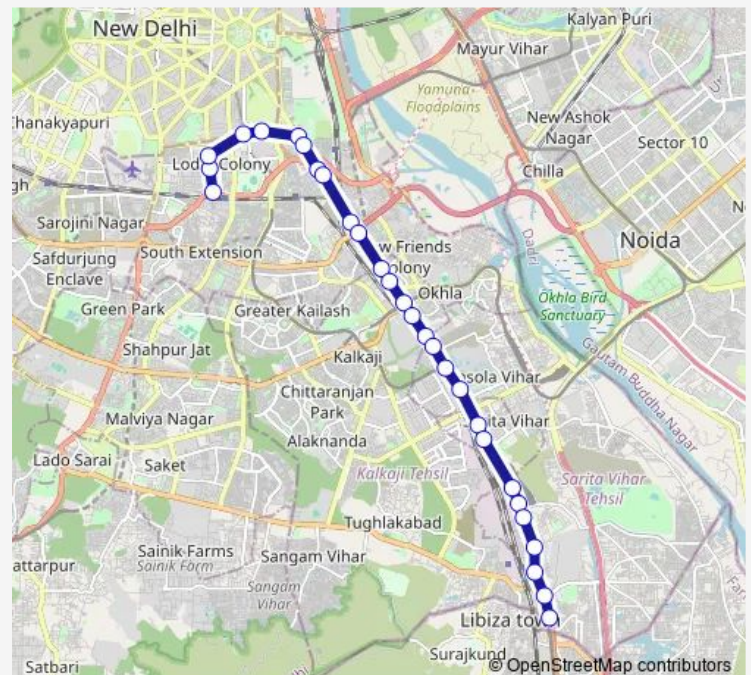

Thursday 07:40-21:50

Friday 07:40-21:50

Saturday 07:40-21:50

Sunday 07:40-21:50

Route info

Direction: Kushak Nallah Depot

Stops: 28

Trip Duration: 1 hour 2 min

418alnkstlup

BusMaps

Haldiram

Ali Village

Onida Factory

Power House

Badarpur Village

Jaitpur Crossing