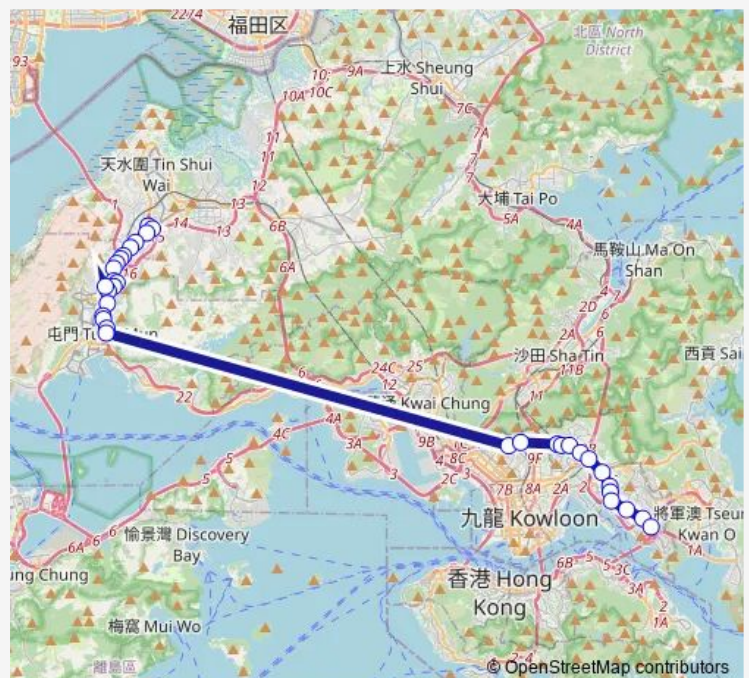

[Ctb] LR Chung UK Tsuen Stop, Castle Peak Road[[Kmb] Chung UK Tsuen Station[[Lwb] Chung UK Tsuen Station[[Nlb] Chung UK Tsuen LRT Station

[Ctb] Yick Yuen Tsuen, Castle Peak Road[[Kmb] Yick Yuen Tsuen[[Lwb] Yick Yuen Tsuen[[Nlb] Yick Yuen Tsuen

[Ctb] NAI Wai, Castle Peak Road[[Kmb] NAI Wai[[Lwb] NAI Wai[[Nlb] NAI Wai

[Ctb] FUK Hang Tsuen, Castle Peak Road[[Kmb] FUK Hang Tsuen[[Lwb] FUK Hang Tsuen[[Nlb] FUK Hang Tsuen

[Ctb] MIU FAT Buddhist Monastery, Castle Peak Road[[Kmb] MIU FAT Buddhist Monastery[[Lwb] MIU FAT Buddhist Monastery[[Nlb] MIU FAT Buddhist Monastery

[Ctb] LR LAM TEI Stop, Castle Peak Road[[Kmb] LAM TEI Station[[Lwb] LAM TEI Station[[Nlb] LAM TEI LRT Station

[Ctb] FU TAI Estate, Castle Peak Road[[Kmb] FU TAI Estate[[Lwb] FU TAI Estate

[Kmb] Beneville[[Lrtfeeder] Beneville[[Lwb] Beneville

[Kmb] Lingnan University[[Lrtfeeder] Lingnan University[[Lwb] Lingnan University

Route schedule

[Kmb] Hung Shui KIU (Hung FUK Estate) BUS Terminus — [Ctb] LAM TIN Station, LEI YUE MUN Road[[Kmb] LAM TIN Station

Monday	06:50-08:00
Tuesday	06:50-08:00
Wednesday	06:50-08:00
Thursday	06:50-08:00
Friday	06:50-08:00
Saturday	07:00-07:40
Sunday	—

Route info

Direction: [Kmb] Hung Shui KIU (Hung FUK Estate) BUS Terminus

Stops: 33

Trip Duration: 1 hour 34 min