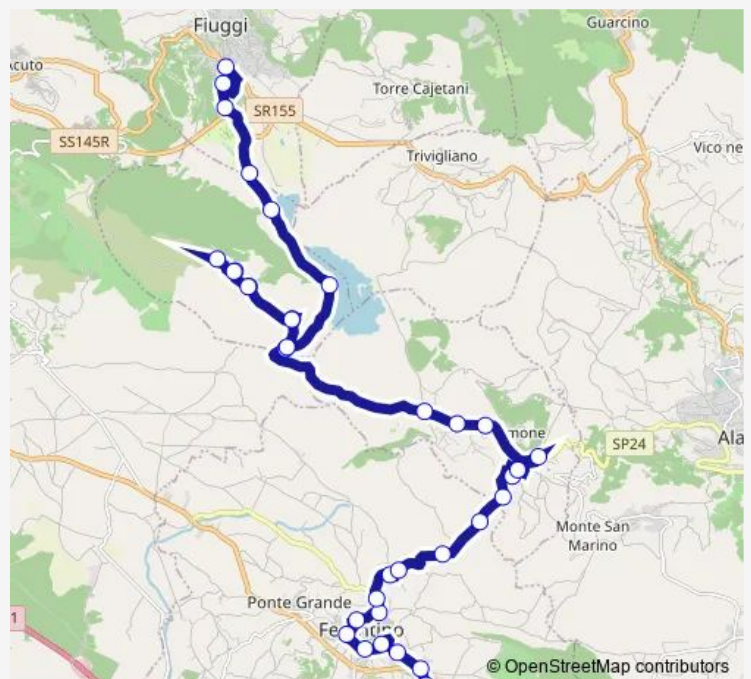

Monday 10:35

Tuesday 10:35

Wednesday 10:35

Thursday 10:35

Friday 10:35

Saturday 10:35

Sunday —

**Route info**

Direction: Ferentino (T.Pompeo) # 2510

Stops: 35

Trip Duration: 0 hour 45 min

**Ferentino - Fiuggi # Fg6d**

Porciano | Chiesa Sant'Erasmus # f6198

Ferentino | Via Porciano # f6199

Ferentino | Via Fontanile # f6200