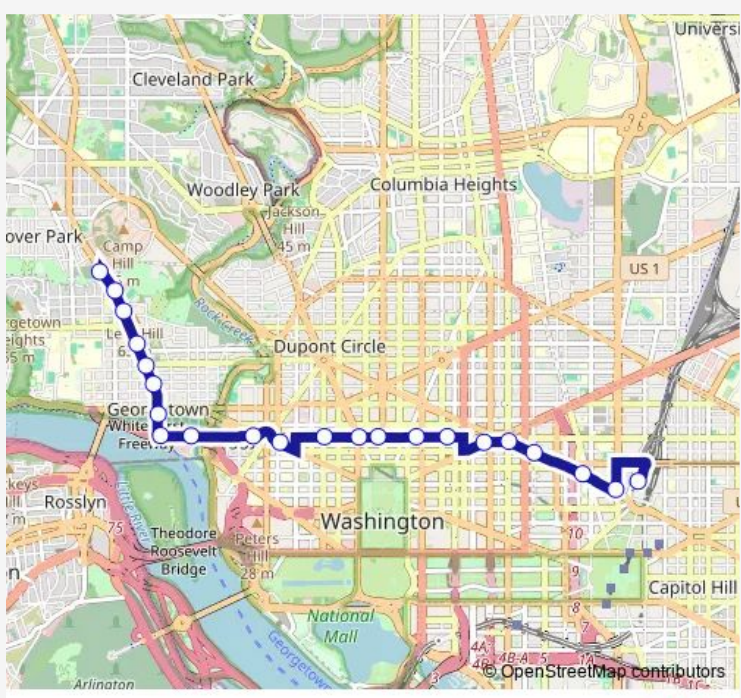

Bus GT-US Georgetown – Union Station

[Go to website](#)

Direction
 Union Station Parking Garage — 35th Street and Wisconsin Avenue NW (Sb)
 22 stops
[Open route schedule](#)

- Union Station Parking Garage
- N Capitol Street and Massachusetts Avenue NW (Sb)
- Massachusetts Avenue and New Jersey Avenue NW (Wb)
- Massachusetts Avenue and 5th Street NW (Wb)
- Massachusetts Avenue and 7th Street NW (Wb)
- New York Avenue and 9th Street NW (Wb)
- K Street and 13th Street NW (Wb)
- K Street and 14th Street Nw
- K Street and 16th Street NW (Wb)
- K Street and Connecticut Avenue NW (Wb)
- K Street and 19th Street NW (Wb)
- Pennsylvania Avenue and 22nd Street Nw
- K Street and 24th Street NW (Wb)
- Lower K Street and 30th Street NW (Wb)
- Lower K Street and Wisconsin Avenue NW (Wb)
- Wisconsin Avenue and M Street NW (Nb)
- Wisconsin Avenue and Dumbarton Street NW (Nb)
- Wisconsin Avenue and P Street NW (Nb)
- Wisconsin Avenue and Q Street NW (Nb)
- Wisconsin Avenue and R Street NW (Nb)
- Wisconsin Avenue and 34th Street NW (Nb)

Route schedule
 Union Station Parking Garage — 35th Street and Wisconsin Avenue NW (Sb)

Monday	06:00-24:00
Tuesday	06:00-24:00
Wednesday	06:00-24:00
Thursday	06:00-24:00
Friday	06:00-02:50 ⁺¹
Saturday	03:00-02:50 ⁺¹
Sunday	03:00-24:00

Route info
 Direction: Union Station Parking Garage
 Stops: 22
 Trip Duration: 0 hour 50 min

GT-US — Georgetown – Union Station **BusMaps**

Direction

35th Street and Wisconsin Avenue NW (Sb) — Union Station Parking Garage

Wednesday 06:00-24:00

Thursday 06:00-24:00

Friday 06:00-02:50⁺¹

Saturday 03:00-02:50⁺¹

Sunday 03:00-24:00

Route info

Direction: 35th Street and Wisconsin Avenue NW (Sb)

Stops: 26