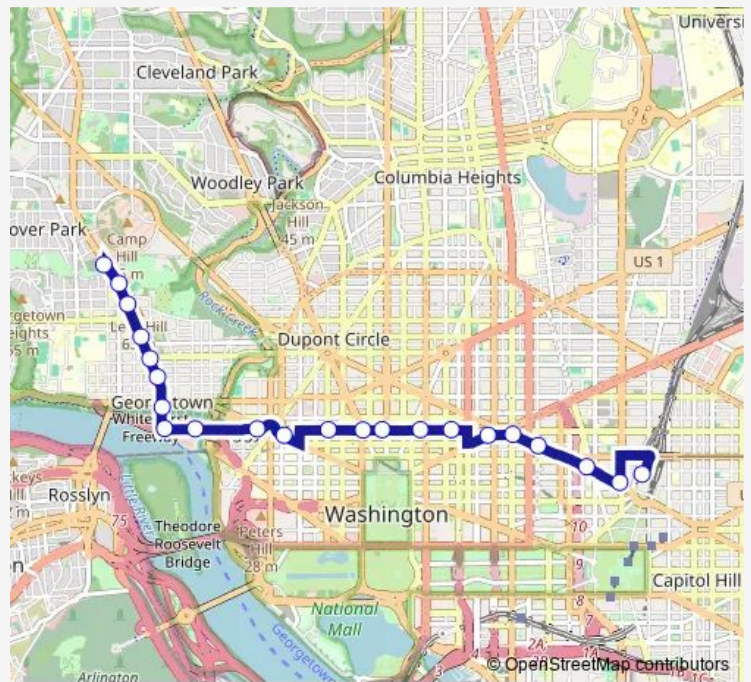

Bus GT-Us Georgetown – Union Station

[Go to website](#)

Direction
 Union Station Parking Garage — 35th Street and Wisconsin Avenue NW (Sb)
 22 stops
[Open route schedule](#)

- Union Station Parking Garage
- N Capitol Street and Massachusetts Avenue NW (Sb)
- Massachusetts Avenue and New Jersey Avenue NW (Wb)
- Massachusetts Avenue and 5th Street NW (Wb)
- Massachusetts Avenue and 7th Street NW (Wb)
- New York Avenue and 9th Street NW (Wb)
- K Street and 13th Street NW (Wb)
- K Street and 14th Street Nw
- K Street and 16th Street NW (Wb)
- K Street and Connecticut Avenue NW (Wb)
- K Street and 19th Street NW (Wb)
- Pennsylvania Avenue and 22nd Street Nw
- K Street and 24th Street NW (Wb)
- Lower K Street and 30th Street NW (Wb)
- Lower K Street and Wisconsin Avenue NW (Wb)
- Wisconsin Avenue and M Street NW (Nb)
- Wisconsin Avenue and Dumbarton Street NW (Nb)
- Wisconsin Avenue and P Street NW (Nb)
- Wisconsin Avenue and Q Street NW (Nb)
- Wisconsin Avenue and R Street NW (Nb)
- Wisconsin Avenue and 34th Street NW (Nb)

Route schedule

Union Station Parking Garage — 35th Street and Wisconsin Avenue NW (Sb)

Monday	06:00-24:00
Tuesday	06:00-24:00
Wednesday	06:00-24:00
Thursday	06:00-24:00
Friday	06:00-02:50 ⁺¹
Saturday	03:00-02:50 ⁺¹
Sunday	03:00-24:00

Route info

Direction: Union Station Parking Garage
 Stops: 22
 Trip Duration: 0 hour 39 min

GT-Us — Georgetown – Union Station

Direction

35th Street and Wisconsin Avenue NW (Sb) — Union Station Parking Garage

Wednesday 06:00-24:00

Thursday 06:00-24:00

Friday 06:00-02:50⁺¹

Saturday 03:00-02:50⁺¹

Sunday 03:00-24:00

Route info

Direction: 35th Street and Wisconsin Avenue NW (Sb)

Stops: 26