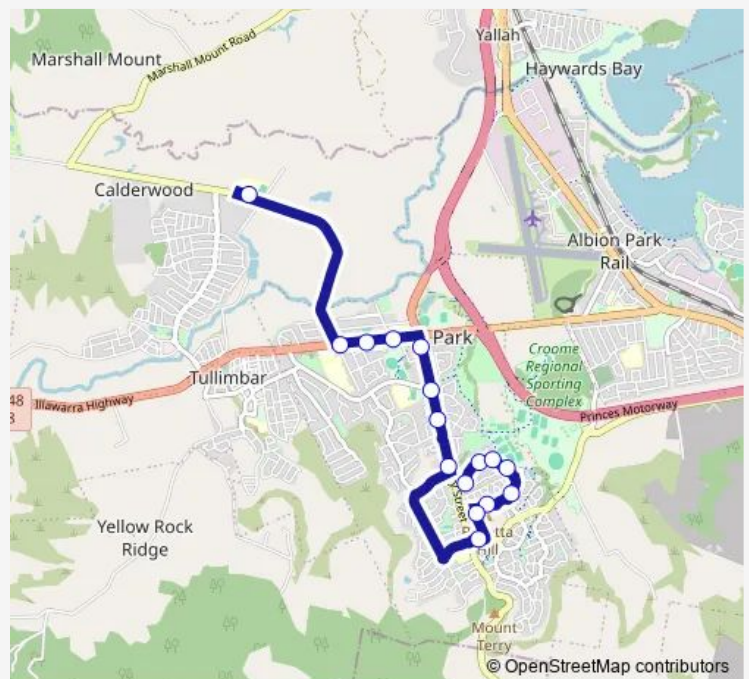

Terry St After Daintree Dr

Terry St At Wiley St

Terry St Before Church St

Terry St Opp O'Gorman St

Tongarra Rd Opp Albion Park Public School

Tongarra Rd Before Amaral Av

Illawarra Hwy Before Macquarie St

Calderwood Christian School, Access Rd, Calderwood Rd

Route schedule

Burdekin Dr Opp Roper Rd — Calderwood Christian School, Access Rd, Calderwood Rd

| | |
|-----------|-------|
| Monday | 08:15 |
| Tuesday | 08:15 |
| Wednesday | 08:15 |
| Thursday | 08:15 |
| Friday | 08:15 |
| Saturday | — |
| Sunday | — |

Route info

Direction: Burdekin Dr Opp Roper Rd

Stops: 16

Trip Duration: 0 hour 27 min

Direction

Calderwood Christian School, Access Rd, Calderwood Rd
— Terry St After Daintree Dr

24 stops

[Open route schedule](#)

Terry St After Daintree Dr

Route schedule

Calderwood Christian School, Access Rd, Calderwood Rd
— Terry St After Daintree Dr

Monday 15:35

Tuesday 15:35

Wednesday 15:35

Thursday 15:35

Friday 15:35