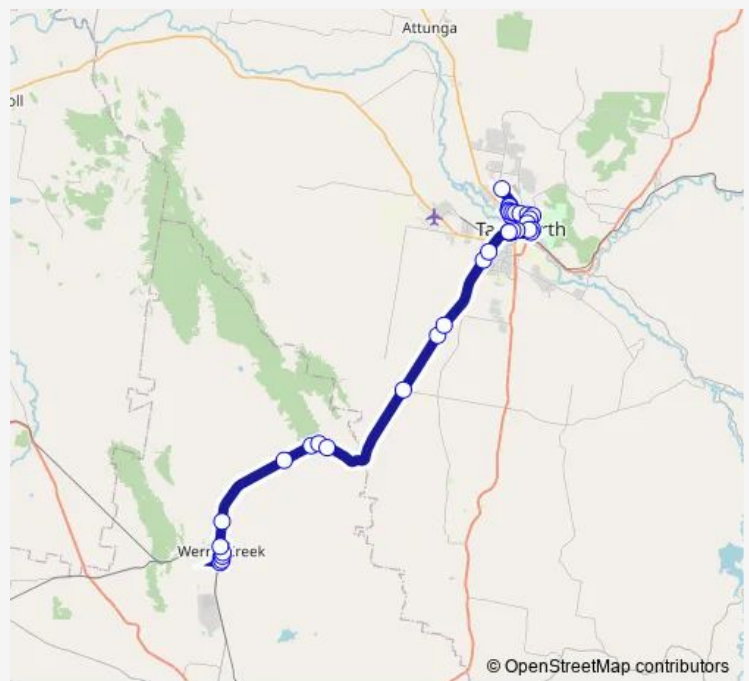

Duri Rd Before Robert St

St Joseph's Primary School, Denison St

St Josephs Primary School, Bridge St

Tamworth Shopping World, Bridge St

Tamworth West Public School, Bridge St

Route schedule

Henry St Before Poole St — St Joseph's Primary School, Denison St

Monday 07:25

Tuesday 07:25

Wednesday 07:25

Thursday 07:25

Friday 07:25

Saturday —

Sunday —

Route info

Direction: Henry St Before Poole St

Stops: 44

Trip Duration: 1 hour 20 min

S127 — Brown Bear Bus - Werris Creek to West Tamworth via North Tamworth

Bridge St At Carter St

Peel St After Darling St

Peel St Opp Bligh St

Peel St After Jewry St

Uniting Care, Tribe St

Tribe St Before Ventnor Dr

Calrossy Anglican School, William Cowper Campus

Mccarthy Catholic College, Tribe St

Mccarthy Catholic College, Tribe St

Uniting Care, Tribe St