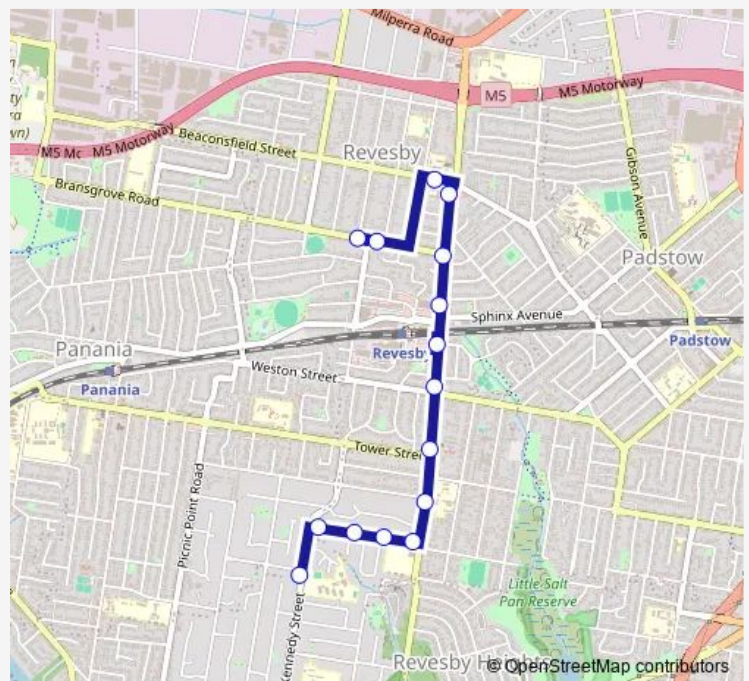

School Bus S127 Picnic Point HS to Bransgrove Opp Sherwood Rd, Revesby

[Go to website](#)

Direction

Kennedy St Opp Picnic Point Public School — Bransgrove Rd Opp Sherwood St

15 stops

[Open route schedule](#)

- Kennedy St Opp Picnic Point Public School
- Ferndale Rd After Kennedy St
- Ferndale Rd Opp Kinross Pl
- Ferndale Rd Opp Clive St
- Ferndale Rd Opp De La Salle College
- The River Rd Opp Revesby South Public School
- The River Rd Opp Uniting Church Child Care Centre
- The River Rd At Weston St
- The River Rd Opp Montgomery Av
- The River Rd At Haydock Lane
- The River Rd At Bransgrove Rd
- St Lukes Primary School, The River Rd
- St Lukes Primary School, Beaconsfield St
- Bransgrove Rd Opp Albert St
- Bransgrove Rd Opp Sherwood St

Route schedule

Kennedy St Opp Picnic Point Public School — Bransgrove Rd Opp Sherwood St

Monday	15:15
Tuesday	—
Wednesday	15:15
Thursday	—
Friday	15:15
Saturday	—
Sunday	—

Route info

Direction: Kennedy St Opp Picnic Point Public School

Stops: 15

Trip Duration: 0 hour 11 min

S127 — Picnic Point HS to Bransgrove Opp Sherwood Rd, Revesby

S127 School Bus time schedules and route maps are available in an offline PDF at busmaps.com. Use the busmaps.com website to see live bus times, train schedule or subway schedule, and step-by-step directions for all public transit in Liverpool