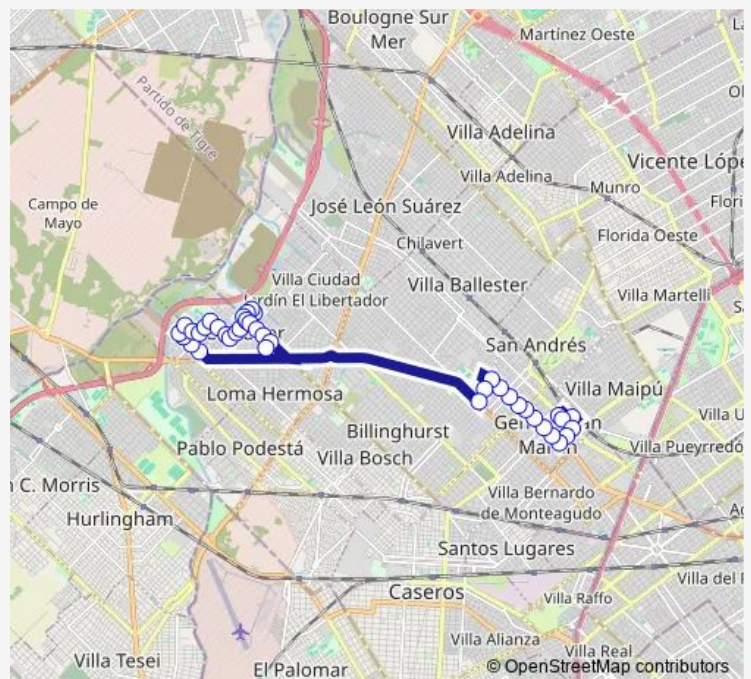

Diagonal 78 Leandro N. Alem 4216

Diagonal 78 Leandro N. Alem 3802-3900

SAN Lorenzo 3202-3278

Route schedule

RÍO Pilcomayo 376 — Granadero Fco. González
1902-1992

Monday 05:15-23:18

Tuesday 05:15-23:18

Wednesday 05:15-23:18

Thursday 05:15-23:18

Friday 05:15-23:18

Saturday 05:30-23:30

Sunday 05:30-23:30

Route info

Direction: RÍO Pilcomayo 376

Stops: 32

Trip Duration: 0 hour 39 min

Sunday 05:30-23:30

Route info

Direction: Granadero Fco. González 1902-1992

Stops: 42

Trip Duration: 0 hour 39 min

Tucumán 948

Emancipador 10300-10398

Emancipador 10100-10198