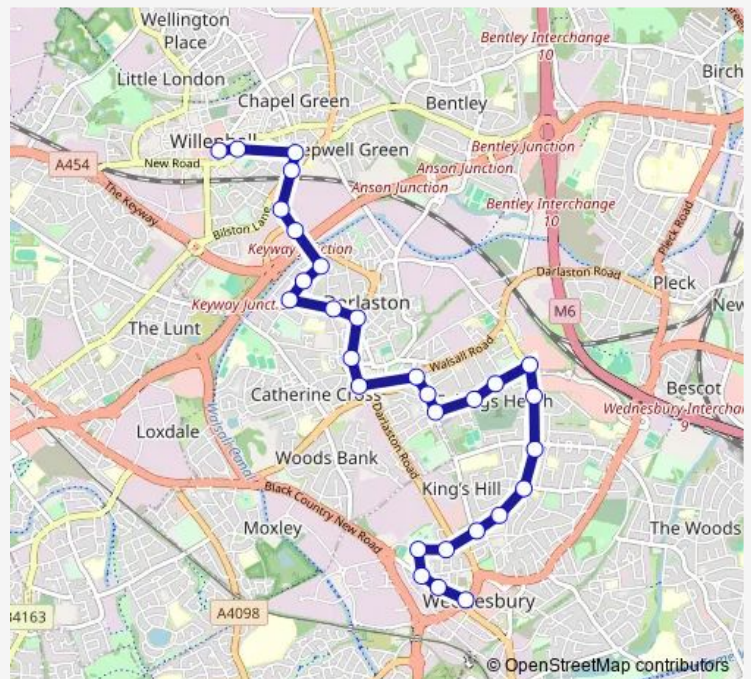

St Josephs School

Willenhall St

Rough Hay Rd

Route schedule

Wednesbury Bus Station — Hall St

Monday 07:50-16:50

Tuesday 07:50-16:50

Wednesday 07:50-16:50

Thursday 07:50-16:50

Friday 07:50-16:50

Saturday 07:50-16:50

Sunday 07:50-16:50

Route info

Direction: Wednesbury Bus Station

Stops: 29

Trip Duration: 0 hour 27 min

310 — Willenhall - Wednesbury via Darlaston

Kennedy Crescent

Khyber Close

Tesco

Bilston Lane

Gipsy Lane

Fletcher's Lane

Mill St

Monday 07:20-17:20

Tuesday 07:20-17:20

Wednesday 07:20-17:20

Thursday 07:20-17:20

Friday 07:20-17:20

Saturday 07:20-17:20

Sunday 07:20-17:20

Route info