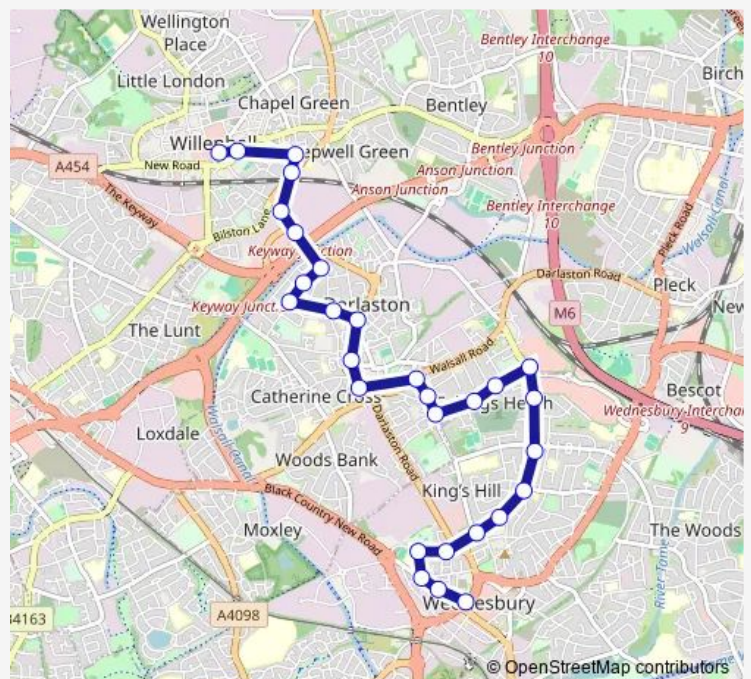

St Josephs School

Willenhall St

Rough Hay Rd

Route schedule

Wednesbury Bus Station — Hall St

Monday 07:50-16:50

Tuesday 07:50-16:50

Wednesday 07:50-16:50

Thursday 07:50-16:50

Friday 07:50-16:50

Saturday 08:50-15:50

Sunday —

Route info

Direction: Wednesbury Bus Station

Stops: 29

Trip Duration: 0 hour 27 min

310 — Willenhall - Wednesbury via Darlaston

Kennedy Crescent

Khyber Close

Tesco

Bilston Lane

Gipsy Lane

Fletcher's Lane

Mill St

Monday 07:20-17:20

Tuesday 07:20-17:20

Wednesday 07:20-17:20

Thursday 07:20-17:20

Friday 07:20-17:20

Saturday 09:20-16:20

Sunday —

Route info