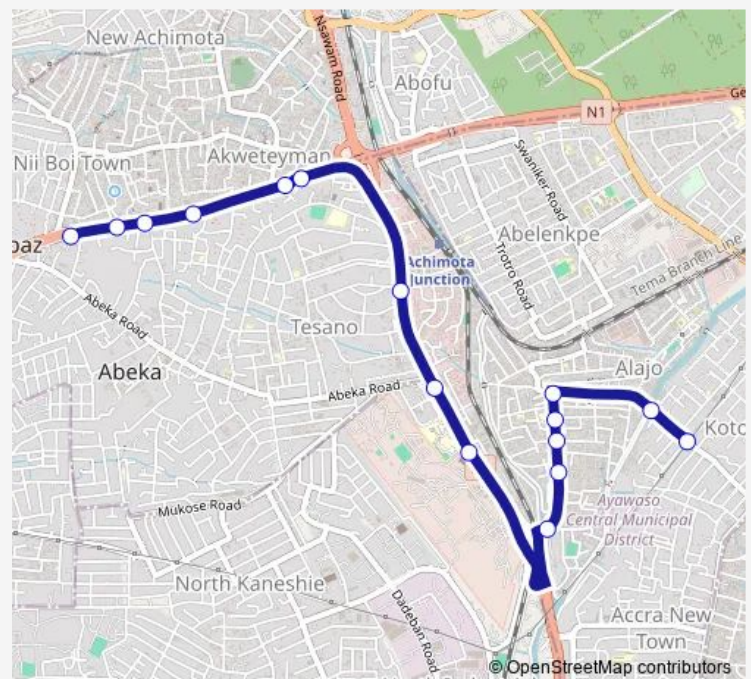

Filling Station

Taxi Rank Alajo

Pele

Alajo T-Junction

Ridge

Kotobabi Down (Polo Park)

Route schedule

Abeka Lapaz (Nii Boi) — Kotobabi Down (Polo Park)

Monday 06:00

Tuesday 06:00

Wednesday 06:00

Thursday 06:00

Friday 06:00

Saturday 06:00

Sunday 06:00

Route info

Direction: Abeka Lapaz (Nii Boi)

Stops: 16

Trip Duration: 0 hour 18 min

310 — Kotobabi Down ↔ Abeka Lapaz

Direction

Kotobabi Down — Abeka Lapaz (Nii Boi)

36 stops

[Open route schedule](#)

Master Chef

Agbadinar

Accra New Town (37 Station)

Newtown Total

Lapaz Station

Olympic junction

Roman Junction

Akoko Darko Junction