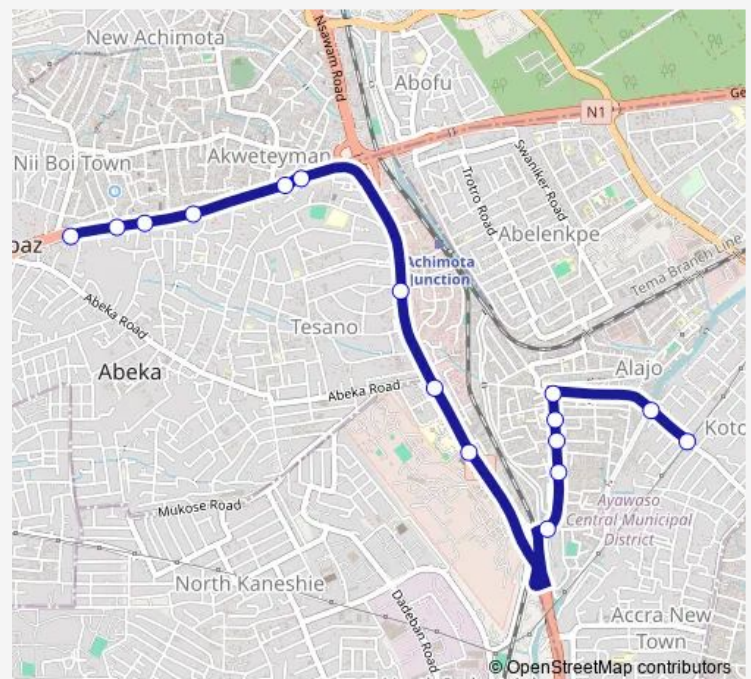

Filling Station

Taxi Rank Alajo

Pele

Alajo T-Junction

Ridge

Kotobabi Down (Polo Park)

Route schedule

Abeka Lapaz (Nii Boi) — Kotobabi Down (Polo Park)

Monday 06:00

Tuesday 06:00

Wednesday 06:00

Thursday 06:00

Friday 06:00

Saturday 06:00

Sunday 06:00

Route info

Direction: Abeka Lapaz (Nii Boi)

Stops: 16

Trip Duration: 0 hour 18 min

310 — Kotobabi Down ↔ Abeka Lapaz

Direction

Kotobabi Down — Abeka Lapaz (Nii Boi)

36 stops

[Open route schedule](#)

Master Chef

Agbadinar

Accra New Town (37 Station)

Newtown Total

Lapaz Station

Olympic junction

Roman Junction

Akoko Darko Junction