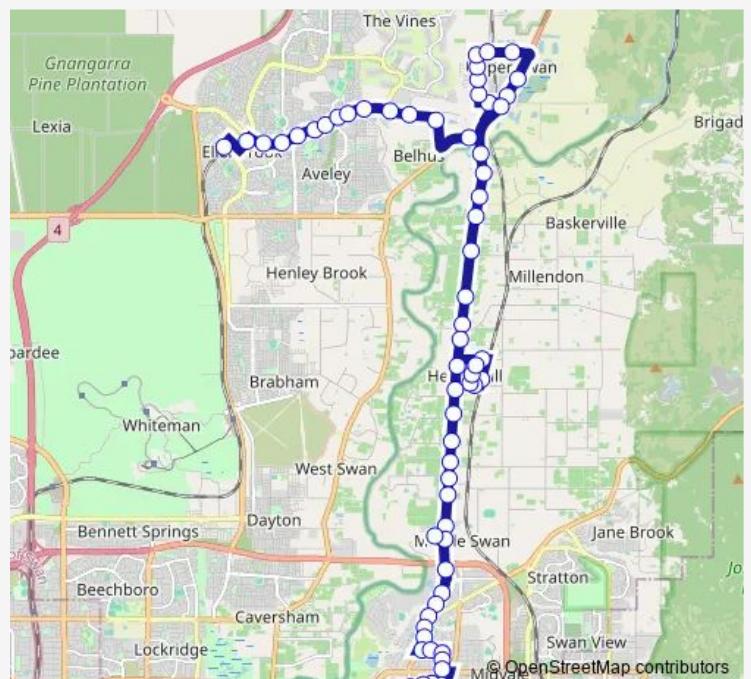

Great Northern Hwy Before George Rd

Great Northern Hwy After George Rd

Great Northern Hwy After Oakover Rd

Great Northern Hwy Before Vine St

Route schedule

Midland Stn Stand 9 — Ellenbrook Stn Stand 12

Monday	06:35-18:27
Tuesday	06:35-18:27
Wednesday	06:35-18:27
Thursday	06:35-18:27
Friday	06:35-18:27
Saturday	07:20-18:04
Sunday	09:04-18:04

Route info

Direction: Midland Stn Stand 9

Stops: 56

Trip Duration: 0 hour 38 min

Great Northern Hwy Before Lennard St

Great Northern Hwy After Barrett St

Great Northern Hwy Before Mcdonald St

Great Northern Hwy After Hyem Rd

Great Northern Hwy After Padbury Av

Great Northern Hwy Before Beryl Av

Great Northern Hwy Before Maisie St

Great Northern Hwy Before Haddrill Rd

Great Northern Hwy After Memorial Av

Great Northern Hwy After Cathedral Av

Great Northern Hwy After Nolan Av

Rose St After Railway Pde

Orange Av After Rose St

Orange Av After Lychee Rd

Orange Av After Citrus St

Orange Av Before Apple St

Apple St Before Railway Pde

Apple St After Almeria Pde