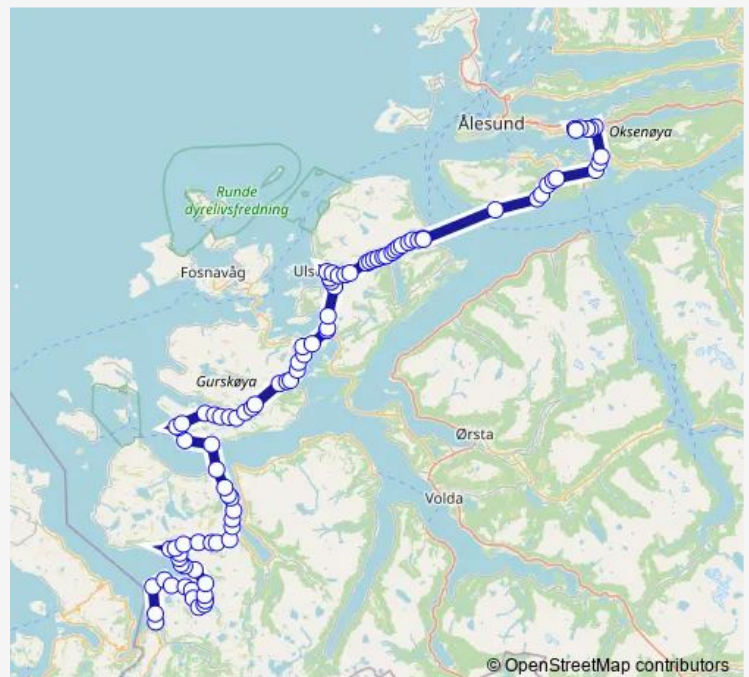

### Route schedule

Garneskrysset — Årvika ferjekai

Monday 13:50

Tuesday 13:50

Wednesday 13:50

Thursday 13:50

Friday 14:00

Saturday —

### Route info

Direction: Garneskrysset

Stops: 25

Trip Duration: 0 hour 33 min

■ 310 — Åheim-Årvik-Garnes-Hareid

BusMaps

© OpenStreetMap contributors

Larsnes