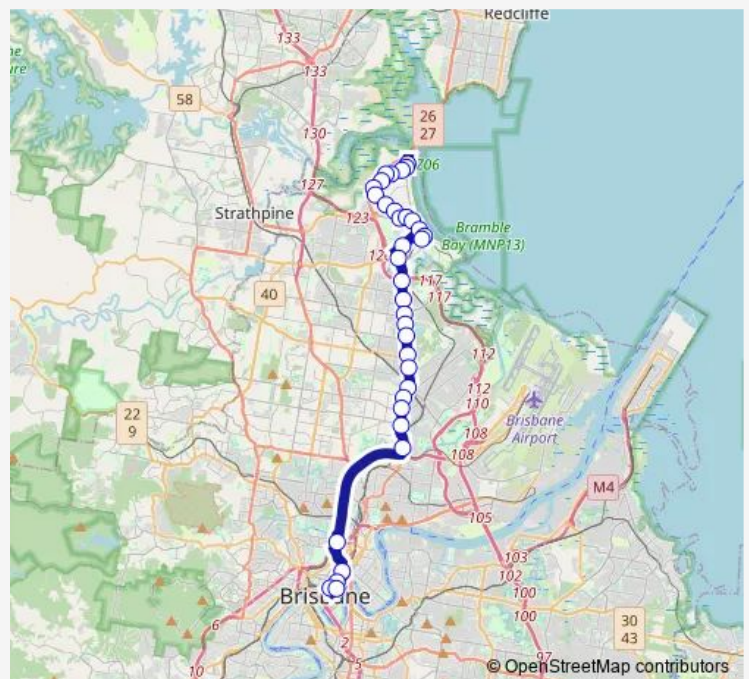

Baskerville St at Peace Park

Baskerville St at Sandgate North, stop 39

Wakefield St at Freemasons

Deagon St at Dowse Lagoon, stop 36

Brighton Rd at Sandgate, stop 34

Brighton Rd at Sandgate Central, stop 34/33

Rainbow St at Sandgate station, stop 33

Board St at Deagon Racecourse, stop 29

Braun St at Sandgate High, stop 27

Sandgate Rd at Iceworld, stop 24

Sandgate Rd at Boondall School, stop 20/21

Sandgate Rd at Sues Corner, stop 18

Route schedule

Hornibrook Hwy at Eventide — Queen Street Stop 60 near Creek St

Monday 05:32-19:59

Tuesday 05:32-19:59

Wednesday 05:32-19:59

Thursday 05:32-19:59

Friday 05:32-19:59

Saturday 06:50-16:55

Sunday 06:50-16:55

Route info

Direction: Hornibrook Hwy at Eventide

Stops: 35

Trip Duration: 1 hour 4 min

310 — Brighton - City Express

Sandgate Rd at Nudgee College, stop 17

Sandgate Rd at Boondall South, stop 15