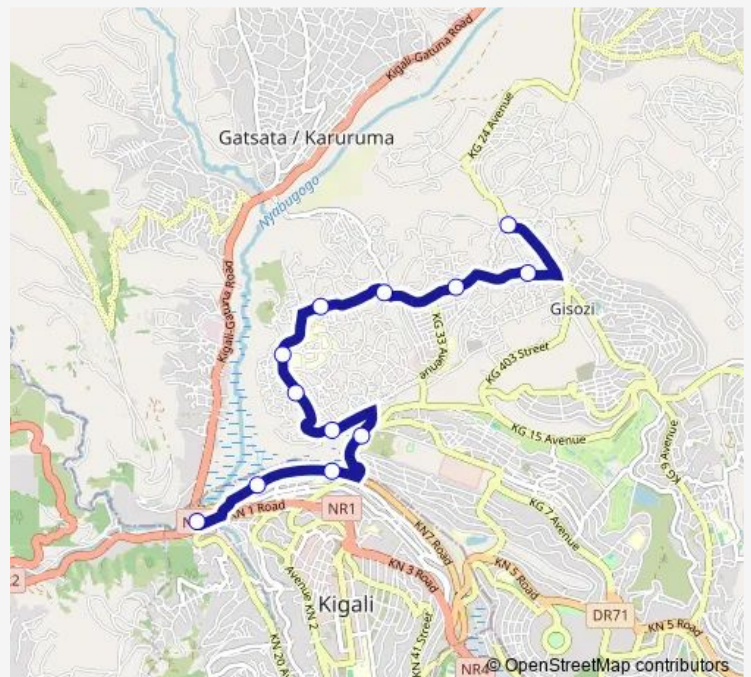

Friday 20:44

Saturday —

Sunday —

Route info

Direction: batsinda

Stops: 12

Trip Duration: 0 hour 23 min

310 — Rftc - Zone III and Iv_310

Direction

Nyabugogo Taxi Park — Batsinda

9 stops

[Open route schedule](#)

Nyabugogo Taxi Park

Unknown

Unknown

Unknown