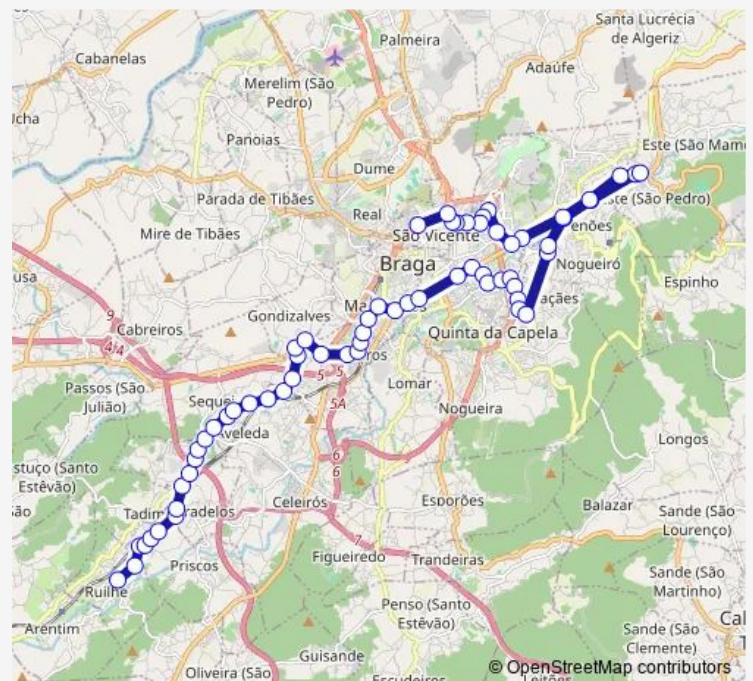

### Route schedule

25 de Abril (Alfacoop) — António Macedo li

Monday —

Tuesday —

Wednesday —

Thursday —

Friday 13:25-17:40

Saturday —

### Route info

Direction: 25 de Abril (Alfacoop)

Stops: 63

Trip Duration: 0 hour 50 min

■ 310 — Alfacoop - António Macedo

BusMaps

Extremo li

Extremo I (Amarela)

## Route info

Direction: António Macedo li

Stops: 56

Trip Duration: 0 hour 50 min

Imac Conceição (Colina)

Imac Conceição (Santo Condestável)

Padre Cruz (Moura Coutinho)

Padre Cruz (P Falcões)