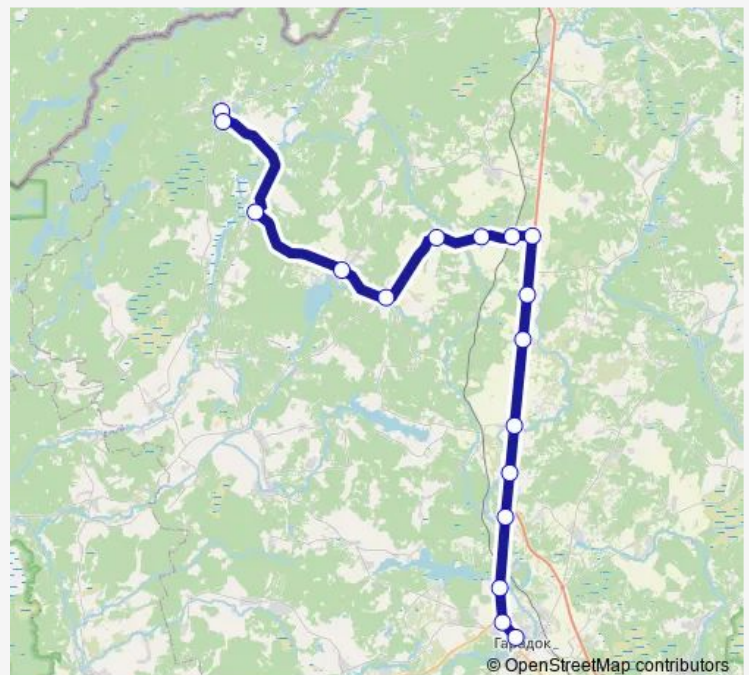

## Route schedule

Холомерье — Аўтастанцыя Гарадок

Monday 07:00-23:00

Tuesday 07:00-23:00

Wednesday 07:00-23:00

Thursday 07:00-23:00

Friday 07:00-23:00

Saturday 07:00-23:00

## Route info

Direction: Холомерье

Stops: 17

Trip Duration: 1 hour 14 min