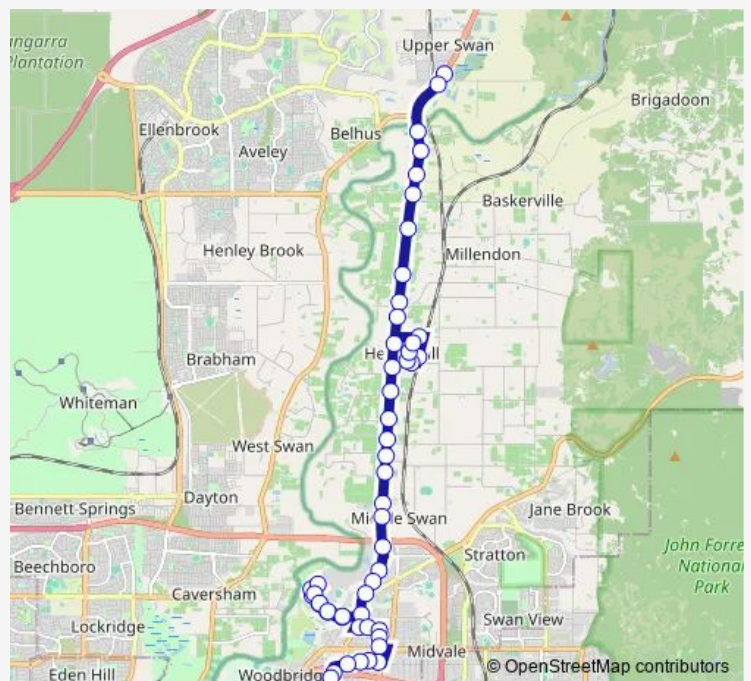

Great Northern Hwy After Argyle St

Great Northern Hwy Before Lennard St

Great Northern Hwy Before Vine St

Great Northern Hwy Before Oakover Rd

Route schedule

Great Northern Hwy Before Copley Rd — Midland Stn Stand 1

Monday 06:27-19:05

Tuesday 06:27-19:05

Wednesday 06:27-19:05

Thursday 06:27-19:05

Friday 06:27-19:05

Saturday 09:14-17:15

Sunday 11:46-17:46

Route info

Direction: Great Northern Hwy Before Copley Rd

Stops: 51

Trip Duration: 0 hour 38 min

Great Northern Hwy After Yukich Cl

Great Northern Hwy Before Dale Rd

Great Northern Hwy After Dale Rd

Great Northern Hwy Before Roe Hwy