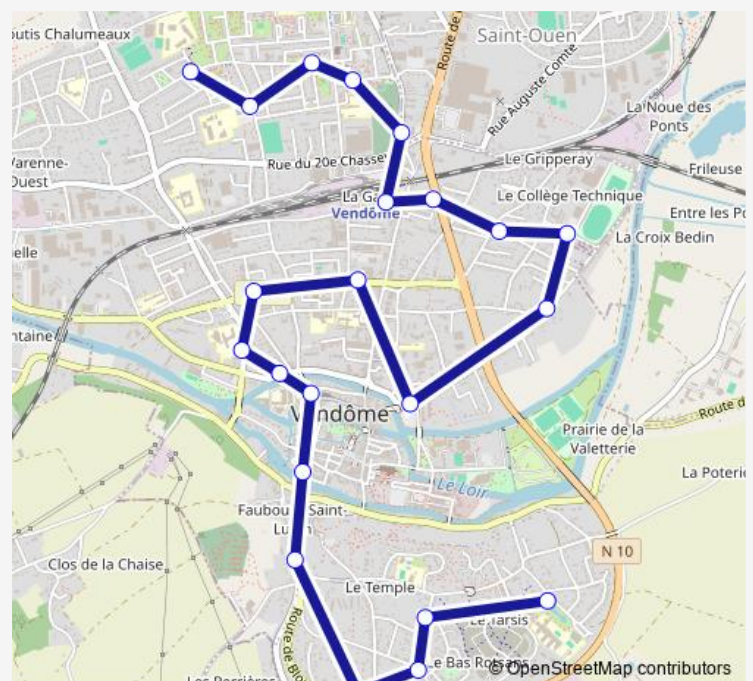

### Route schedule

Vendome R Lasneau — Vendome Lycee Ronsard

Monday 07:35-08:14

Tuesday 07:35-08:14

Wednesday 07:35-08:14

Thursday 07:35-08:14

Friday 07:35-08:14

Saturday —

### Route info

Direction: Vendome R Lasneau

Stops: 22

Trip Duration: 0 hour 31 min

**Direction**

Vendome Lycee Ronsard — Vendome Bois LA Barbe

16 stops

[Open route schedule](#)