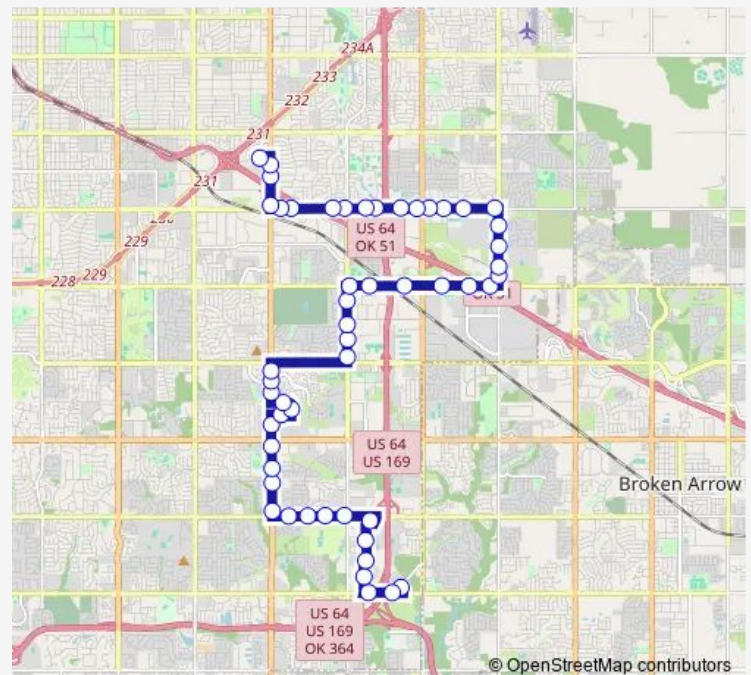

## Bus 310 South/Southeast

[Go to website](#)

### Route schedule

(7068) ST Francis South — (7106) MMS BAY 5

Monday	06:30-18:25
Tuesday	06:30-18:25
Wednesday	06:30-18:25
Thursday	06:30-18:25
Friday	06:30-18:25
Saturday	—
Sunday	—

### Route info

Direction: (7068) ST Francis South

Stops: 52

Trip Duration: 0 hour 48 min

310 — South/Southeast

(8467) Memorial Dr & 63rd St Nb  
(7581) S Mingo RD & E 61st Street Nb  
(7589) S Mingo RD & E 58th ST Nb  
(7590) S Mingo RD & E 56th ST Nb  
(7591) S Mingo RD & E 54th ST Nb  
(7071) 51st ST & Mingo RD Eb  
(7582) 51st St & 101st Ave Eb  
(7583) 51st St & 109th E Ave Eb  
(7585) 51st St & COX Store Eb  
(7586) 51st St & S 122nd E AVE Eb  
(7587) 51st St & 129th E Ave Eb  
(7592) 129th E Ave & 51st St Nb  
(7593) S 129th E Ave & State Farm Blvd Nb  
(7594) 129th E Ave & 45th St Nb  
(7595) 129th Ave & 43rd St Nb  
(7073) 41st ST & 129th AVE Wb  
(7596) 41st St & 123rd E Ave Wb  
(7597) 41st St & 118th Ave Wb  
(7074) 41st ST & Garnett RD Wb  
(8458) 41st St & Quiktrip Wb  
(7598) 41st St & 109th E Ave Wb  
(7599) 41st St & 104th E Ave Wb  
(7600) 41st St & 102nd E Ave Wb  
(7601) 41st St & Mingo Rd Wb  
(7602) 41st St & 40th PI Wb  
(7603) 41st St & 87th E Ave Wb  
(7604) 41st & 83rd E Ave Wb  
(7075) Memorial DR & 41st ST Nb  
(7605) Memorial Dr & 37th St Nb