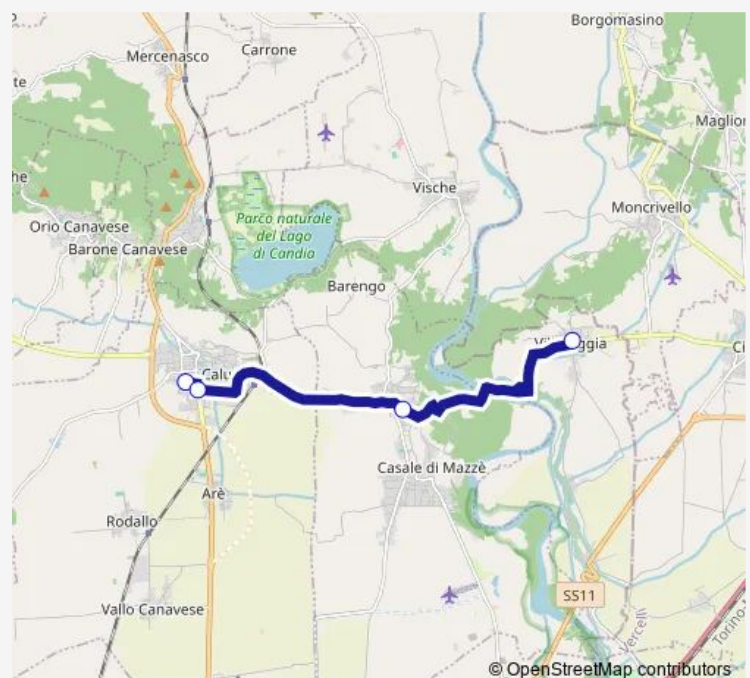

## Bus 310 Villareggia-Caluso

[Go to website](#)**Direction**CALUSO - LICEO - VIA MONTELLO — VILLAREGGIA -  
PIAZZA PARTIGIANI - PESO

4 stops

[Open route schedule](#)

CALUSO - LICEO - VIA MONTELLO

CALUSO - VIA MARTIRI D'ITALIA

Thursday 07:20-17:10

Friday 07:20-17:10

Saturday —

Sunday —

**Route info**

Direction: CALUSO - LICEO - VIA MONTELLO

Stops: 4

Trip Duration: 0 hour 15 min

310 — Villareggia-Caluso

**Direction**

VILLAREGGIA - PIAZZA PARTIGIANI - PESO — CALUSO - LICEO - VIA MONTELLO

4 stops

[Open route schedule](#)

VILLAREGGIA - PIAZZA PARTIGIANI - PESO

MAZZE' - PIAZZA PESO

CALUSO - VIA MARTIRI D'ITALIA

## Route info

Direction: VILLAREGGIA - PIAZZA PARTIGIANI - PESO

Stops: 4

Trip Duration: 0 hour 15 min

310 Bus time schedules and route maps are available in an offline PDF at busmaps.com. Use the busmaps.com website to see live bus times, train schedule or subway schedule, and step-by-step directions for all public transit in Caluso