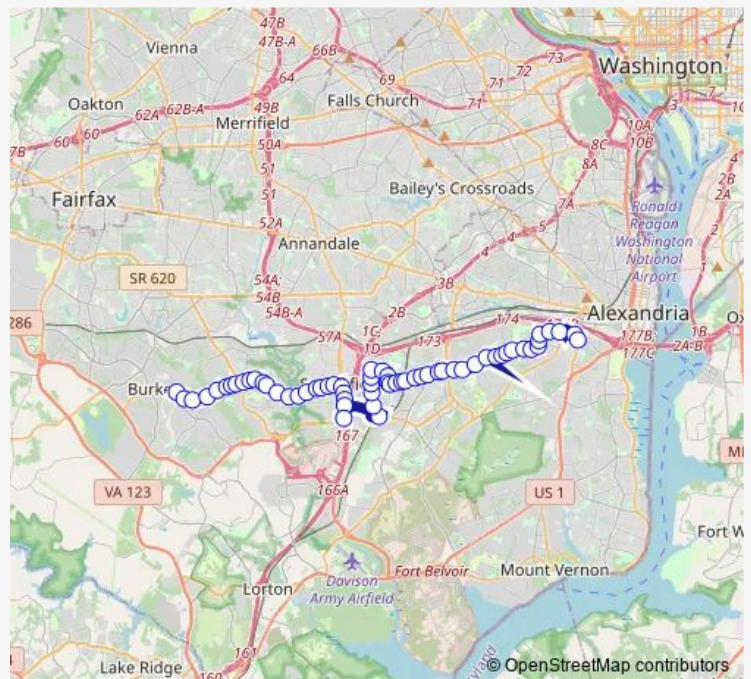

Franconia Rd and Brookland Rd

Franconia Rd and South Van Dorn St

Franconia Rd and Saint John Dr

Route schedule

Huntington Metro — Rolling Valley P&R Bay C

Monday 04:22-24:00

Tuesday 04:22-24:00

Wednesday 04:22-24:00

Thursday 04:22-24:00

Friday 04:22-24:00

Saturday 06:00-24:00

Sunday 06:00-24:00

Route info

Direction: Huntington Metro

Stops: 58

Trip Duration: 1 hour 0 min

310 — Franconia-Rolling Valley Line

Franconia Rd and Beulah St

Franconia Rd and Franconia Forest La

Franconia Rd and Fleet Dr

Franconia Rd and Willowfield Way

Thomas Dr and Franconia Rd

Thomas Dr and Deepford St

Deepford St and Wayles St

Deepford St and Frontier Dr

Lee High School

Frontier Dr and Buckskin St

Frontier @ Franconia

Frontier @ Spring Mall

Franconia-Springfield Metro Bay F

North Backlick P&R