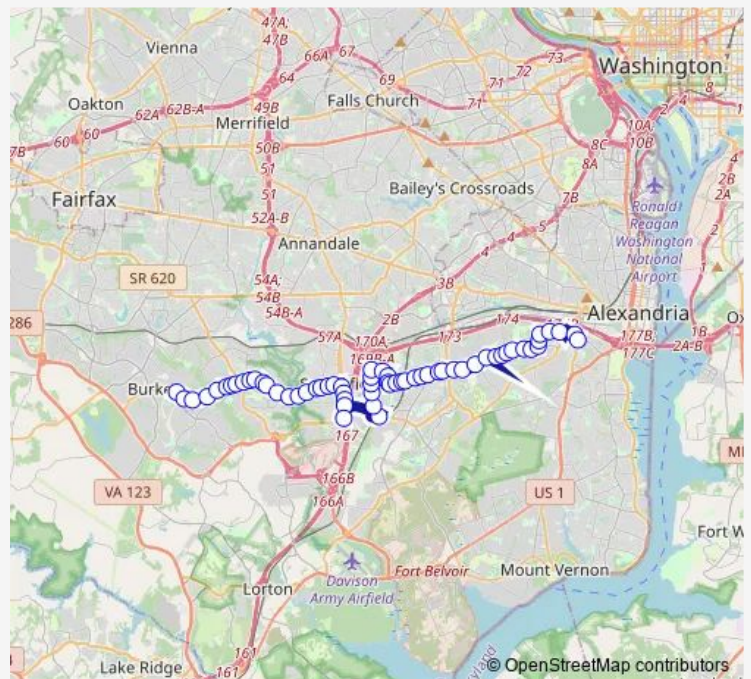

Franconia Rd and Brookland Rd

Franconia Rd and South Van Dorn St

Franconia Rd and Saint John Dr

**Route schedule**

Huntington Metro — Rolling Valley P&R Bay C

Monday 04:22-24:00

Tuesday 04:22-24:00

Wednesday 04:22-24:00

Thursday 04:22-24:00

Friday 04:22-24:00

Saturday 06:00-24:00

Sunday 06:00-24:00

**Route info**

Direction: Huntington Metro

Stops: 58

Trip Duration: 0 hour 51 min

310 — Franconia-Rolling Valley Line

Franconia Rd and Beulah St

Franconia Rd and Franconia Forest La

Franconia Rd and Fleet Dr

Franconia Rd and Willowfield Way

Thomas Dr and Franconia Rd

Thomas Dr and Deepford St