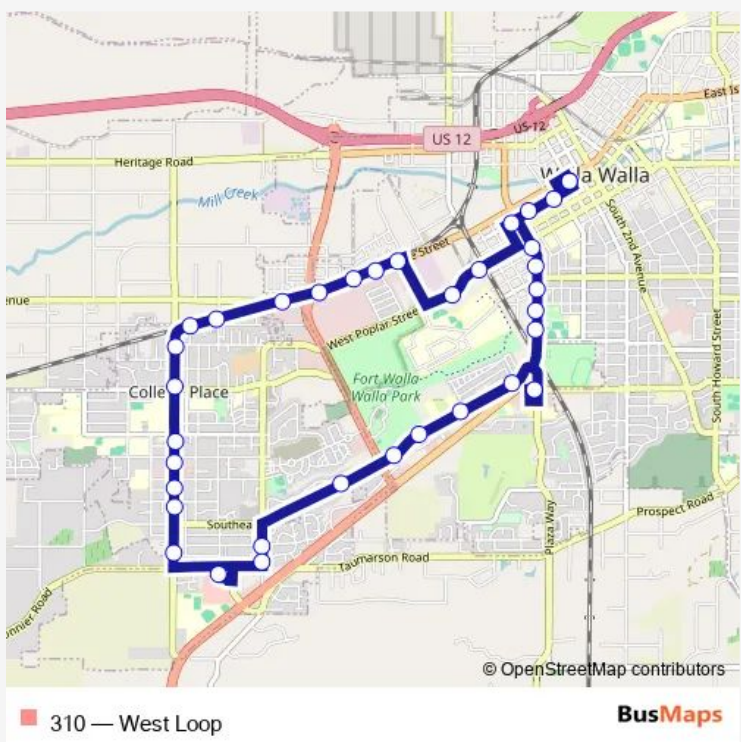

Bus 310 West Loop

[Go to website](#)

Direction
 Walla Walla Transit Center — Walla Walla Transit Center
 35 stops
[Open route schedule](#)

- Walla Walla Transit Center
- Main & 8th
- 9th & Poplar
- 9th & Willow
- 9th Ave & Emma
- Super 1 Foods
- 9th & Orchard
- Plaza
- Dalles Military & 15th
- Park Plaza
- Dalles Military & Fort Walla Walla
- Dallas Military & Myra
- 12th & Garrison
- Larch & Scenic View
- Larch & Mockingbird
- Walmart
- College & Sunny
- Andy's Laundromat
- College & 9th
- College & 6th
- College & 4th

Route schedule
 Walla Walla Transit Center — Walla Walla Transit Center

Monday	17:45-20:00
Tuesday	17:45-20:00
Wednesday	17:45-20:00
Thursday	17:45-20:00
Friday	17:45-20:00
Saturday	10:45-17:30
Sunday	—

Route info
 Direction: Walla Walla Transit Center
 Stops: 35
 Trip Duration: 0 hour 40 min

College & Whitman

College & C Street

Rose & Ash

Rose & Damson

Social Security

Town Center

Rose & Offner

Rose & Jade

Rose & Avery

Grand Cinemas

Poplar & 14th

Main & 10th

Main & 6th

Walla Walla Transit Center

310 Bus time schedules and route maps are available in an offline PDF at busmaps.com. Use the busmaps.com website to see live bus times, train schedule or subway schedule, and step-by-step directions for all public transit in Walla Walla