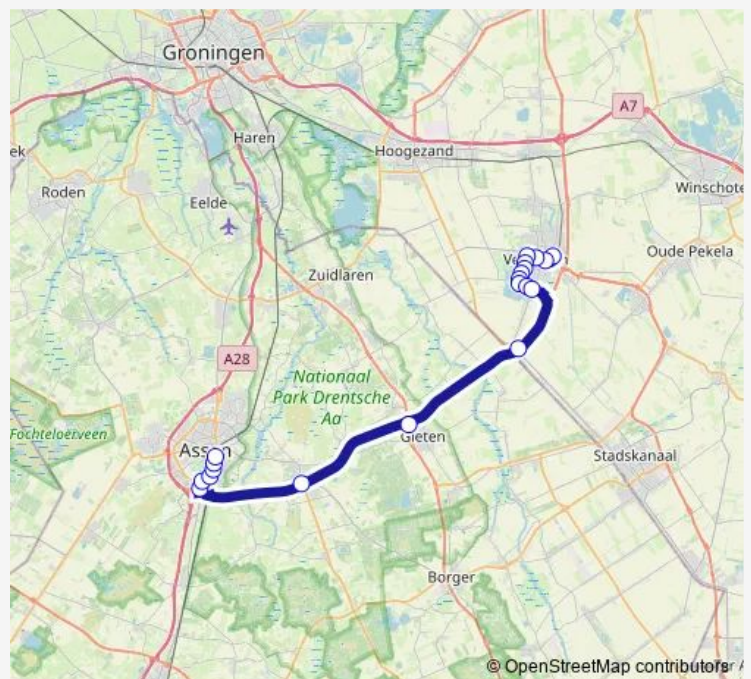

Bus 310 Veendam - Gieten - Assen

[Go to website](#)

Direction

Veendam, Station (Perron B) — Assen, Station uitstaphalte

20 stops

[Open route schedule](#)

Veendam, Station (Perron B)

Veendam, van Stolbergweg

Assen, Port Natalweg

Assen, Station uitstaphalte

Route schedule

Veendam, Station (Perron B) — Assen, Station uitstaphalte

Monday	05:35-00:06 ⁺¹
Tuesday	05:35-23:06
Wednesday	05:35-23:06
Thursday	05:35-23:06
Friday	05:35-23:06
Saturday	07:06-00:06 ⁺¹
Sunday	07:06-23:06

Route info

Direction: Veendam, Station (Perron B)

Stops: 20

Trip Duration: 0 hour 41 min

310 — Veendam - Gieten - Assen

Direction

Assen, Station (Perron E) — Veendam, Station uitstaphalte

20 stops

[Open route schedule](#)

Assen, Station (Perron E)

Assen, Port Natalweg

Assen, Ziekenhuis

Assen, Mandemaat

Assen, Beilerstraat

Graswijk, Graswijk 6

Rolde, P+R Rolde