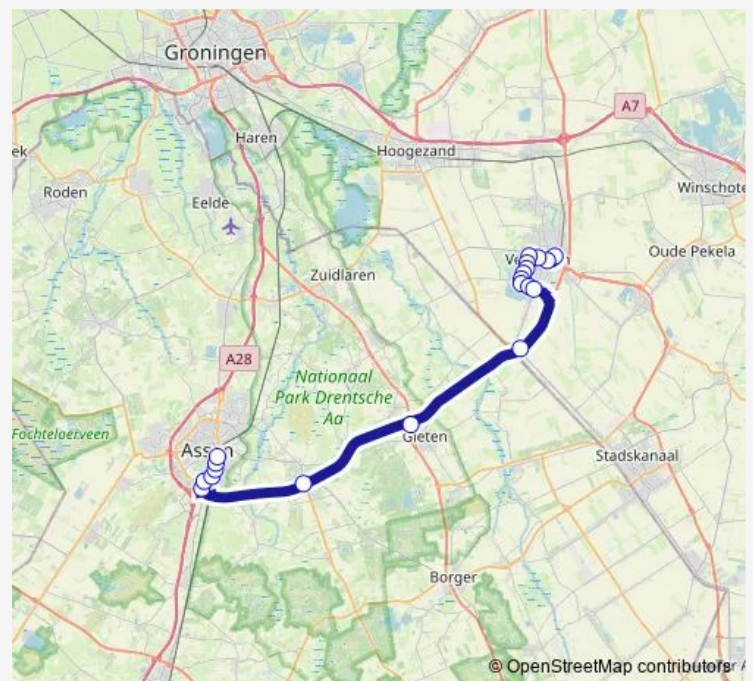

Bus 310 Veendam - Gieten - Assen

[Go to website](#)

Direction

Assen, Station (Perron E) — Veendam, Station uitstaphalte

20 stops

[Open route schedule](#)

Assen, Station (Perron E)

Assen, Port Natalweg

Veendam, Nolensstraat

Veendam, Woortmanslaan 94

Veendam, Gelrelaan

Veendam, Eems

Veendam, Skagerrak

Veendam, Finse Golf

Veendam, Zeilstraat

Veendam, Boven Westerdiep

Veendam, van Stolbergweg

Veendam, Station uitstaphalte

Route schedule

Assen, Station (Perron E) — Veendam, Station uitstaphalte

Monday	06:11-01:11 ⁺¹
Tuesday	06:11-00:11 ⁺¹
Wednesday	06:11-00:11 ⁺¹
Thursday	06:11-00:11 ⁺¹
Friday	06:11-00:11 ⁺¹
Saturday	08:11-01:11 ⁺¹
Sunday	08:11-00:11 ⁺¹

Route info

Direction: Assen, Station (Perron E)

Stops: 20

Trip Duration: 0 hour 49 min

310 — Veendam - Gieten - Assen

Direction

Veendam, Station (Perron B) — Assen, Station uitstaphalte

20 stops