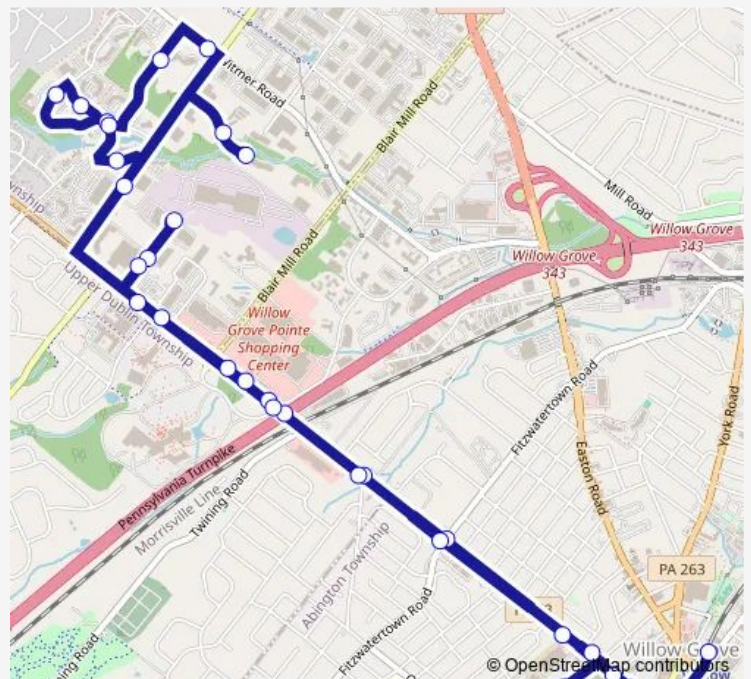

# Bus 310 Horsham Breeze Red

[Go to website](#)

**Direction**  
 Willow Grove Station — Willow Grove Park Mall  
 30 stops  
[Open route schedule](#)

- Willow Grove Station
- Willow Grove Park Mall
- Moreland Rd & Center Av - Mbfs
- Moreland Rd & Fitzwatertown Rd
- Moreland Rd & Kimball Av
- Welsh Rd & Computer Av - Mbns
- Welsh Rd & Computer Av - Fs
- Welsh Rd & Blair Mill Rd - Mbns 1
- Welsh Rd & Blair Mill Rd - Mbns 2
- Welsh Rd & Dryden Rd - Mbns
- Electronic Dr & Welsh Rd - Mbfs
- Electronic Dr & Ups
- Electronic Dr & Welsh Rd - Mbns
- Dresher Rd & Welsh Rd - Mbfs
- Village Dr & Dresher Rd - Mbfs
- 255 Business Center Dr
- 800 Business Center Dr
- 455 555 Business Center Dr
- 250 Business Center Dr
- Manor Dr & Witmer Rd - Mbns
- Witmer Rd & Dresher Rd - Mbns

**Route schedule**

Willow Grove Station — Willow Grove Park Mall

Monday	05:45-22:55
Tuesday	05:45-22:55
Wednesday	05:45-22:55
Thursday	05:45-22:55
Friday	05:45-22:55
Saturday	17:29-23:07
Sunday	—

**Route info**

Direction: Willow Grove Station  
 Stops: 30  
 Trip Duration: 0 hour 32 min

310 — Horsham Breeze Red

Walnut Grove Drive - culdesac

5 Walnut Grove

Welsh Rd & Dryden Rd - Mbns

Welsh Rd & Computer Rd

Moreland Rd & Kimball Av

## Route info

Direction: Willow Grove Station

Stops: 30

Trip Duration: 0 hour 37 min

Moreland Rd & Kimball Av

Moreland Rd & Fitzwatertown Rd

Moreland Rd & Coolidge Av - Mbfs

Moreland Rd & Park Av