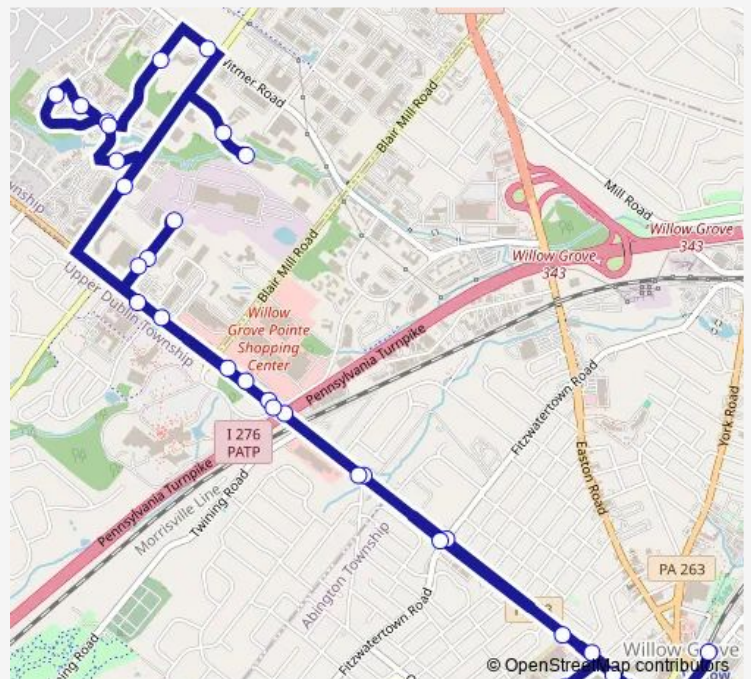

Bus 310 Horsham Breeze Red

[Go to website](#)

Direction
 Willow Grove Station — Willow Grove Park Mall
 30 stops
[Open route schedule](#)

- Willow Grove Station
- Willow Grove Park Mall
- Moreland Rd & Center Av - MBFS
- Moreland Rd & Fitzwatertown Rd
- Moreland Rd & Kimball Av
- Welsh Rd & Computer Av - MBNS
- Welsh Rd & Computer Av - Fs
- Welsh Rd & Blair Mill Rd - MBNS 1
- Welsh Rd & Blair Mill Rd - Mbns 2
- Welsh Rd & Dryden Rd - Mbns
- Electronic Dr & Welsh Rd - MBFS
- Electronic Dr & Ups
- Electronic Dr & Welsh Rd - Mbns
- Dresher Rd & Welsh Rd - Mbfs
- Village Dr & Dresher Rd - MBFS
- 255 Business Center Dr
- 800 Business Center Dr
- 455 555 Business Center Dr
- 250 Business Center Dr
- Manor Dr & Witmer Rd - MBNS
- Witmer Rd & Dresher Rd - MBNS

Route schedule

Willow Grove Station — Willow Grove Park Mall

Monday	05:45-22:55
Tuesday	05:45-22:55
Wednesday	05:45-22:55
Thursday	05:45-22:55
Friday	05:45-22:55
Saturday	17:29-23:07
Sunday	—

Route info

Direction: Willow Grove Station
 Stops: 30
 Trip Duration: 0 hour 32 min

Moreland Rd & Park Av

Willow Grove Park Mall

Direction

Willow Grove Station — Willow Grove Station

30 stops

[Open route schedule](#)

Willow Grove Station

Willow Grove Park Mall

Friday	06:15-16:15
--------	-------------

Saturday	07:04-16:03
----------	-------------

Sunday	—
--------	---

Route info

Direction: Willow Grove Station

Stops: 30

Trip Duration: 0 hour 31 min

Moreland Rd & Kimball Av