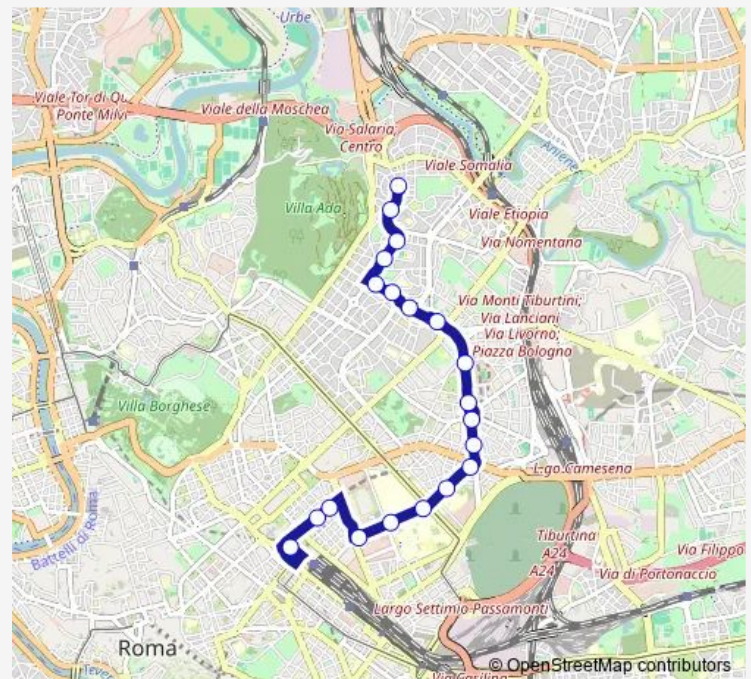

Bus 310

[Go to website](#)

Direction

TERMINI (MA-MB-FS) — Vescovio

20 stops

[Open route schedule](#)

TERMINI (MA-MB-FS)

Indipendenza

Priscilla

Vescovio

Route schedule

TERMINI (MA-MB-FS) — Vescovio

Monday 05:20-24:00

Tuesday 05:20-24:00

Wednesday 05:20-24:00

Thursday 05:20-24:00

Friday 05:20-24:00

Saturday 05:20-24:00

Sunday 05:17-24:00

Route info

Direction: TERMINI (MA-MB-FS)

Stops: 20

Trip Duration: 0 hour 33 min

310

BusMaps

Direction

Vescovio — TERMINI (MA-MB-FS)

21 stops

[Open route schedule](#)

Vescovio

Priscilla

Novella/Acilia