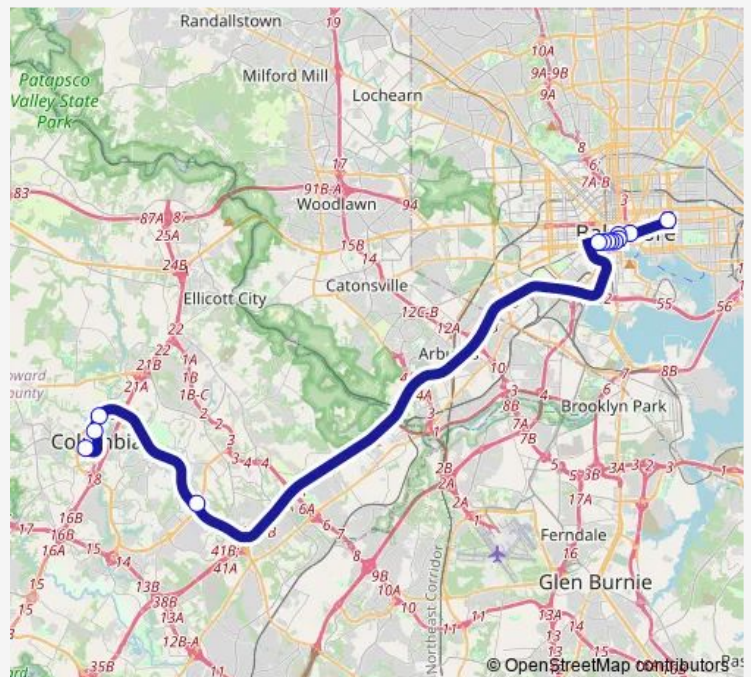

Little Patuxent Pkwy & Governor Warfield Pkwy sb

Columbia Mall & Ring RD wb

### Route schedule

Wolfe ST & Orleans St — Columbia Mall & Ring RD wb

Monday 13:00-17:35

Tuesday 13:00-17:35

Wednesday 13:00-17:35

Thursday 13:00-17:35

Friday 13:00-17:35

Saturday —

### Route info

Direction: Wolfe ST & Orleans St

Stops: 13

Trip Duration: 0 hour 55 min

310 — Columbia - Baltimore

### Direction

Columbia Mall & South Ring RD eb — Monument ST & Wolfe ST eb

14 stops

[Open route schedule](#)

Columbia Mall & South Ring RD eb

Little Patuxent & GOV Warfield nb

Little Patuxent Pkwy & Vantage Point RD nb