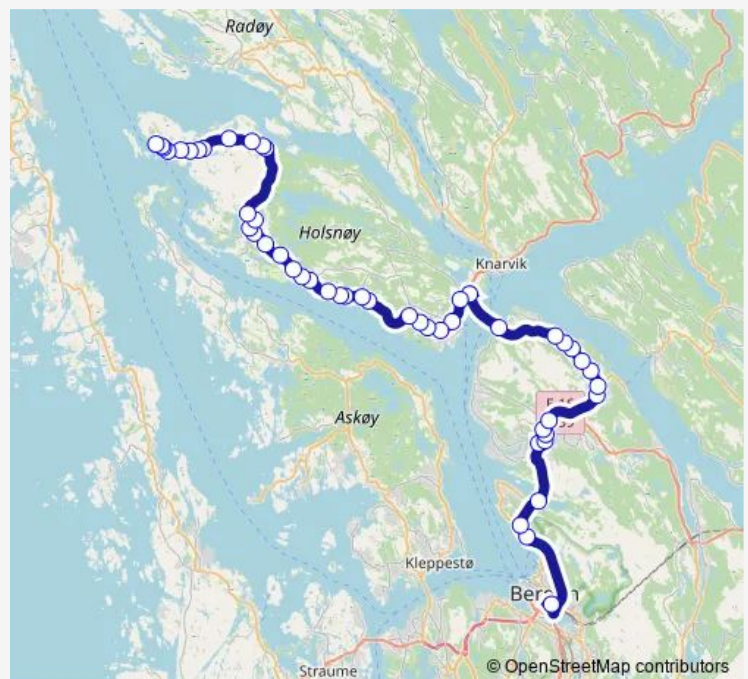

Ryland

Vikebø sør

Vikebø nord

Route schedule

Knarvik terminal — Skjelanger kai

Monday	08:15-22:07
Tuesday	08:15-17:22
Wednesday	08:15-17:22
Thursday	08:15-22:07
Friday	08:15-22:07
Saturday	12:37
Sunday	11:37-22:07

Route info

Direction: Knarvik terminal

Stops: 35

Trip Duration: 0 hour 44 min

■ 310 — Knarvik - Flatøy - Rossland - Skjelanger

Åsebø

Rosslund

Landsvik