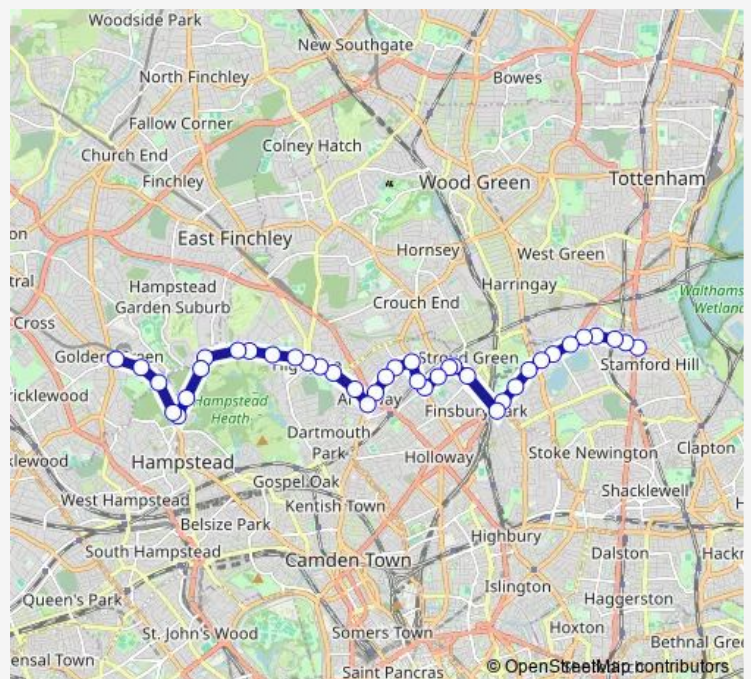

### Route schedule

Golders Green Station — Stamford Hill

Monday 07:00-19:11

Tuesday 07:00-19:11

Wednesday 07:00-19:11

Thursday 07:00-19:11

Friday 07:00-19:11

Saturday 07:00-19:11

### Route info

Direction: Golders Green Station

Stops: 35

Trip Duration: 0 hour 51 min

310 — Stamford Hill - Finsbury Park - Archway - Highgate Village - Golders Green

Hornsey Rise

Hornsey Road / Hanley Road