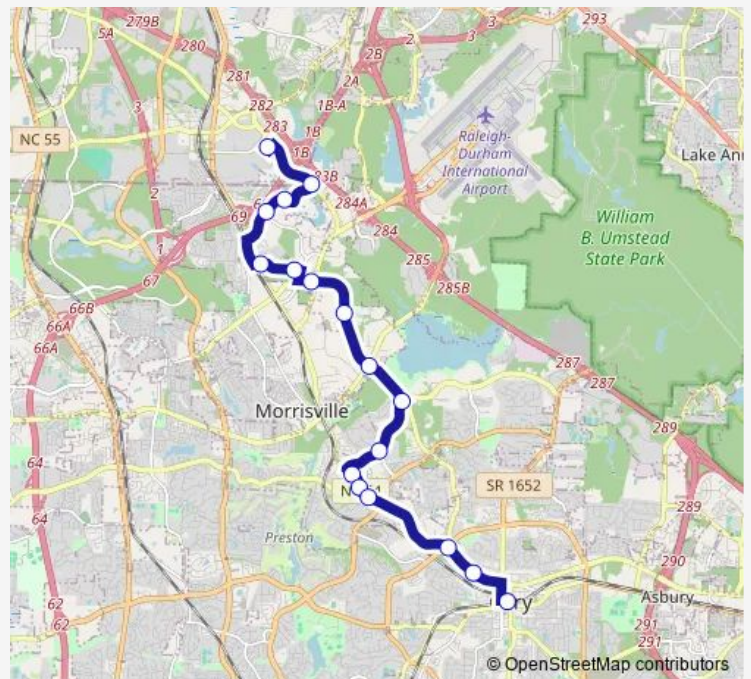

Chapel Hill Rd at Market Center Dr (Park West Village)

Chapel Hill Rd at Maynard Rd (Eb)

Chapel Hill Rd at Boundary St (Northwoods Greenway)
(Eb)

Cary Depot (South Platform)

Route schedule

Gotriangle Regional Transit Center (RTC) & RTP Connect
— Cary Depot (South Platform)

Monday	06:30-20:30
Tuesday	06:30-20:30
Wednesday	06:30-20:30
Thursday	06:30-20:30
Friday	06:30-20:30
Saturday	—
Sunday	—

Route info

Direction: Gotriangle Regional Transit Center (RTC) & RTP Connect

Stops: 17

Trip Duration: 0 hour 25 min

310 — Cary - Wake Tech RTP - Rtc

Direction

Cary Depot (South Platform) — Gotriangle Regional Transit Center (RTC) & RTP Connect

17 stops

[Open route schedule](#)

Cary Depot (South Platform)

Route schedule

Cary Depot (South Platform) — Gotriangle Regional Transit Center (RTC) & RTP Connect

Monday 07:00-20:00

Tuesday 07:00-20:00

Wednesday 07:00-20:00

Thursday 07:00-20:00

Friday 07:00-20:00

Saturday —