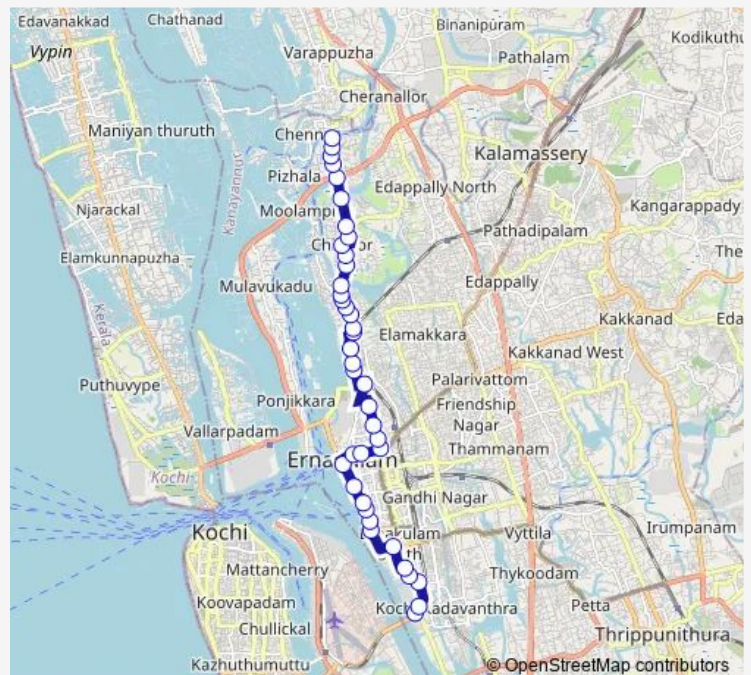

Thursday 06:00

Friday 06:00

Saturday 06:00

Sunday 06:00

Route info

Direction: Thevara Junction

Stops: 40

Trip Duration: 0 hour 41 min