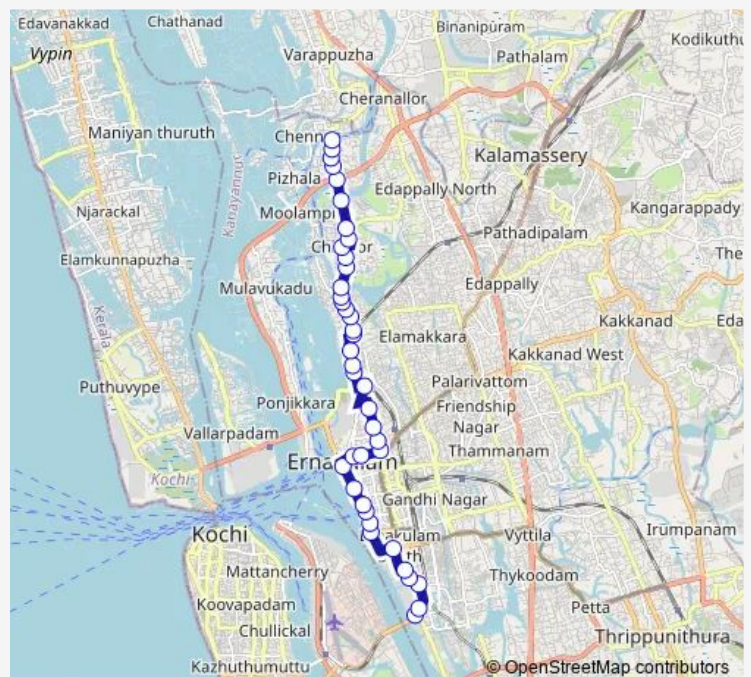

### Route schedule

Thevara Junction — Kothad Ferry

Monday 06:00

Tuesday 06:00

Wednesday 06:00

Thursday 06:00

Friday 06:00

Saturday 06:00

### Route info

Direction: Thevara Junction

Stops: 40

Trip Duration: 0 hour 41 min

■ Kothad Ferry ↔ Thevara

School Padi

Vaduthala Gate

Don Bosco