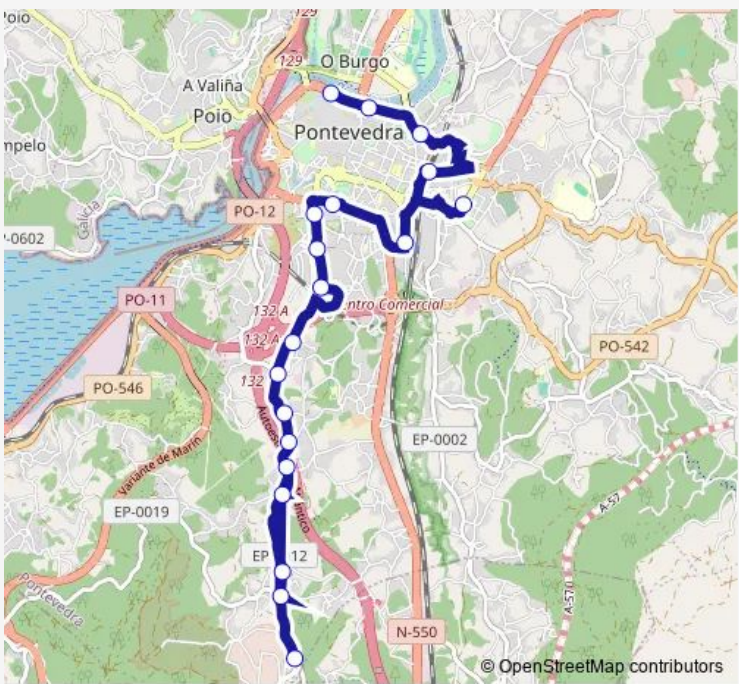

## Bus XG628016 Figueirido-Xistro-Salcedo-Campolongo-Ponte do Burgo / Praza de Abastos

[Go to website](#)

**Direction**  
 Ponte Do Burgo / Praza de — Figueirido  
 19 stops  
[Open route schedule](#)

- Ponte Do Burgo / Praza de
- Ponte De Santiago
- José Malvar Figueroa
- Doctor Lourido Crespo/ 12
- Juan Carlos I (Conservato
- Vialia
- Pontevedra-Mª Victoria (X
- Campolongo
- Fonte Santa
- San Blas
- Salcedo
- O Sixtro
- Carballo Do Pazo
- Cruceiro
- Carballeira
- Carramal
- Birrete
- Empalme De Navalexo
- Figueirido

**Route schedule**  
 Ponte Do Burgo / Praza de — Figueirido

Monday	07:10
Tuesday	07:10
Wednesday	07:10
Thursday	07:10
Friday	07:10
Saturday	—
Sunday	—

**Route info**  
 Direction: Ponte Do Burgo / Praza de  
 Stops: 19  
 Trip Duration: 0 hour 25 min

XG628016 — Figueirido-Xistro-Salcedo-Campolongo-Ponte do Burgo / Praza de Abastos **BusMaps**

XG628016 Bus time schedules and route maps are available in an offline PDF at [busmaps.com](https://busmaps.com). Use the [busmaps.com](https://busmaps.com) website to see live bus times, train schedule or subway schedule, and step-by-step directions for all public transit in Pontevedra

The schedule is provided in the local timezone. Times with "(+1)" indicate departures on the next day.

PDF file created on 2025-01-16

2024 BusMaps.com - All Rights Reserved