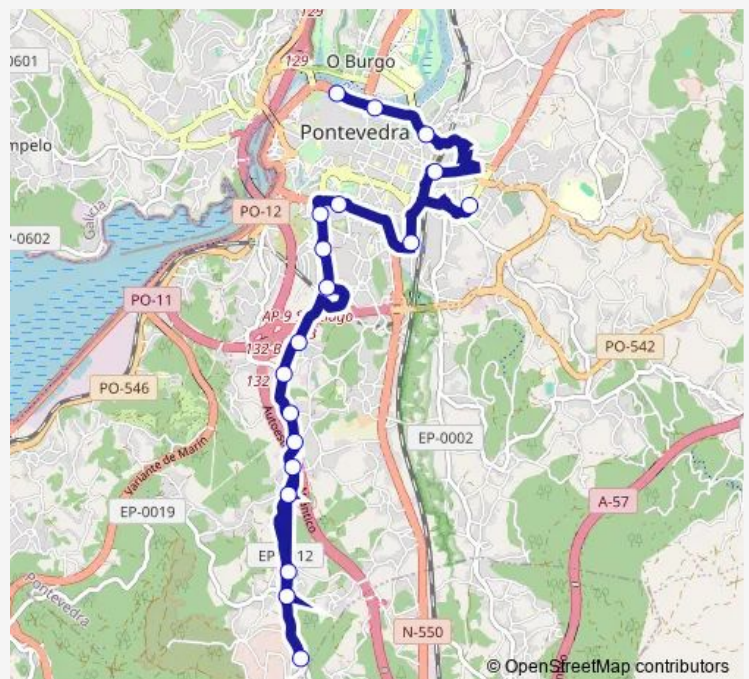

### Route schedule

Ponte Do Burgo / Praza de — Figueirido

Monday	07:10
Tuesday	07:10
Wednesday	07:10
Thursday	07:10
Friday	07:10
Saturday	—
Sunday	—

### Route info

Direction: Ponte Do Burgo / Praza de

Stops: 19

Trip Duration: 0 hour 25 min

Xg628016 — Figueirido-Xistro-Salcedo-Campolongo-Ponte do Burgo / Praza de Abastos

Xg628016 Bus time schedules and route maps are available in an offline PDF at [busmaps.com](https://busmaps.com). Use the [busmaps.com](https://busmaps.com) website to see live bus times, train schedule or subway schedule, and step-by-step directions for all public transit in Pontevedra