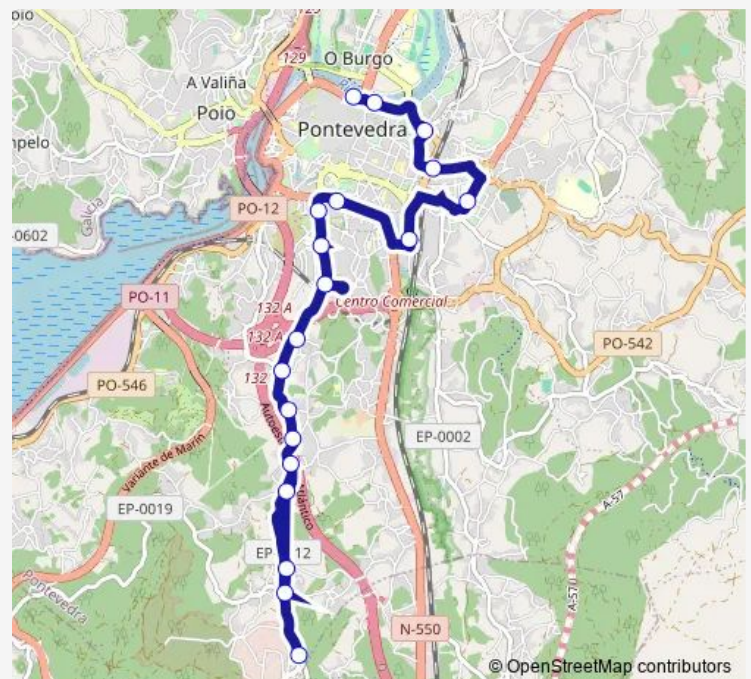

### Direction

Figueirido — Ponte Do Burgo / Praza de

19 stops

[Open route schedule](#)

- Figueirido
- Empalme De Navalexo
- Birrete
- Carramal
- Carballeira
- Cruceiro
- Carballo Do Pazo
- O Sixtro
- Salcedo
- San Blas
- Fonte Santa
- Campolongo
- Pontevedra-M<sup>a</sup> Victoria (X
- Vialia
- Juan Carlos I (Conservato
- Doctor Lourido Crespo/ 12
- José Malvar Figueroa
- Ponte De Santiago
- Ponte Do Burgo / Praza de

### Route schedule

Figueirido — Ponte Do Burgo / Praza de

Monday	15:30
Tuesday	15:30
Wednesday	15:30
Thursday	15:30
Friday	15:30
Saturday	—
Sunday	—

### Route info

Direction: Figueirido

Stops: 19

Trip Duration: 0 hour 25 min

XG628016 — Figueirido-Xistro-Salcedo-Campolongo-Ponte do Burgo / Praza de Abastos

XG628016 Bus time schedules and route maps are available in an offline PDF at [busmaps.com](https://busmaps.com). Use the [busmaps.com](https://busmaps.com) website to see live bus times, train schedule or subway schedule, and step-by-step directions for all public transit in Pontevedra