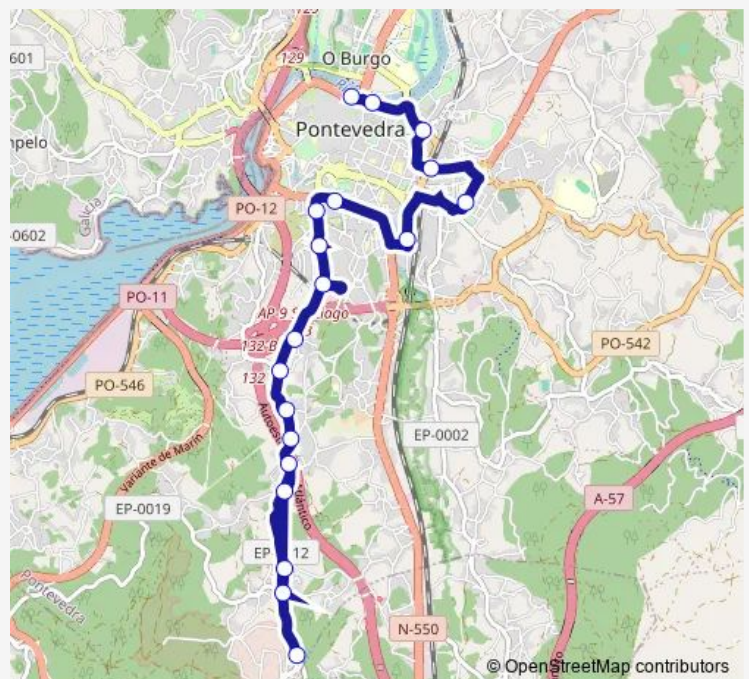

Bus Xg628016 Figueirido-Xistro-Salcedo-Campolongo-Ponte do Burgo / Praza de Abastos

[Go to website](#)

Direction

Figueirido — Ponte Do Burgo / Praza de

19 stops

[Open route schedule](#)

- Figueirido
- Empalme De Navalexo
- Birrete
- Carramal
- Carballeira
- Cruceiro
- Carballo Do Pazo
- O Sixtro
- Salcedo
- San Blas
- Fonte Santa
- Campolongo
- Pontevedra-Mª Victoria (X
- Vialia
- Juan Carlos I (Conservato
- Doctor Lourido Crespo/ 12
- José Malvar Figueroa
- Ponte De Santiago
- Ponte Do Burgo / Praza de

Route schedule

Figueirido — Ponte Do Burgo / Praza de

Monday	15:30
Tuesday	15:30
Wednesday	15:30
Thursday	15:30
Friday	15:30
Saturday	—
Sunday	—

Route info

Direction: Figueirido

Stops: 19

Trip Duration: 0 hour 25 min

■ Xg628016 — Figueirido-Xistro-Salcedo-Campolongo-Ponte do Burgo / Praza de Abastos

Xg628016 Bus time schedules and route maps are available in an offline PDF at busmaps.com. Use the busmaps.com website to see live bus times, train schedule or subway schedule, and step-by-step directions for all public transit in Pontevedra