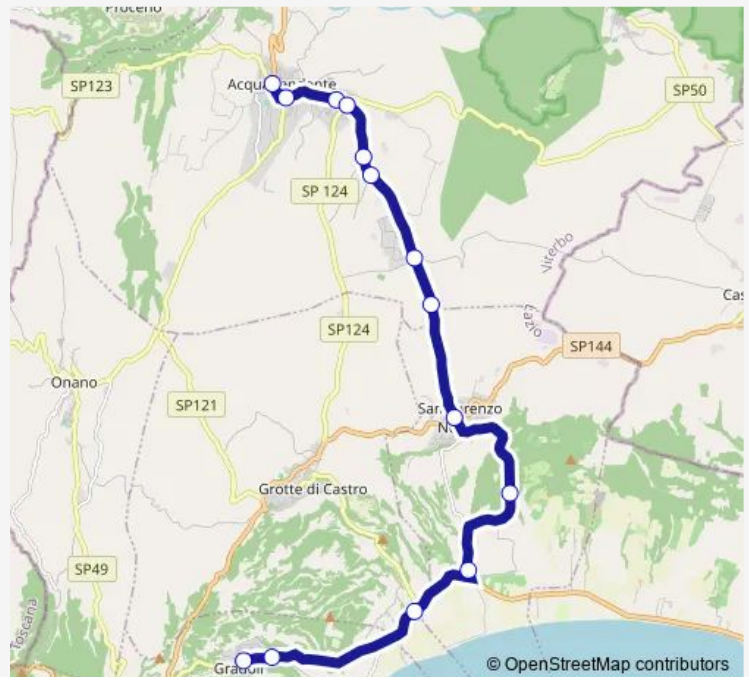

**Direction**

ACQUAPENDENTE | Ist. OMNICOMPRESIVO LEONARDO DA VINCI # f847 — GRADOLI | Via Roma # f944

14 stops

[Open route schedule](#)

ACQUAPENDENTE | Ist. OMNICOMPRESIVO LEONARDO DA VINCI # f847

ACQUAPENDENTE | Ist. OMNICOMPRESIVO LEONARDO DA VINCI # f848

GRADOLI | Via Roma # f944

**Route schedule**

ACQUAPENDENTE | Ist. OMNICOMPRESIVO LEONARDO DA VINCI # f847 — GRADOLI | Via Roma # f944

Monday 06:55

Tuesday 06:55

Wednesday 06:55

Thursday 06:55

Friday 06:55

Saturday 06:55

Sunday —

**Route info**

Direction: ACQUAPENDENTE | Ist. OMNICOMPRESIVO LEONARDO DA VINCI # f847

Stops: 14

Trip Duration: 0 hour 25 min

Bus time schedules and route maps are available in an offline PDF at [busmaps.com](https://busmaps.com). Use the [busmaps.com](https://busmaps.com) website to see live bus times, train schedule or subway schedule, and step-by-step directions for all public transit in Acquapendente