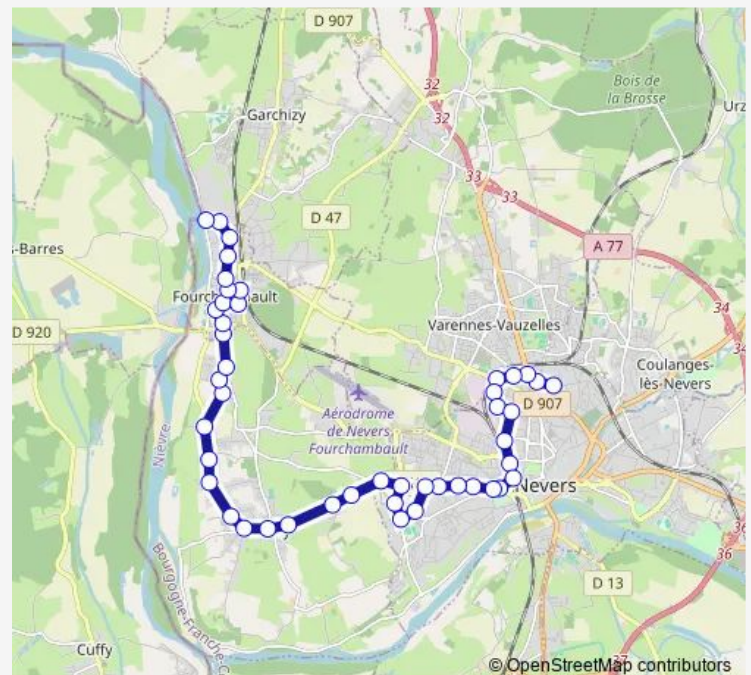

### Direction

Front de Loire — Banlay

46 stops

[Open route schedule](#)

Front de Loire

Rue Verte

Le Triangle

St Gabriel

### Route schedule

Front de Loire — Banlay

Monday	06:53
Tuesday	06:53
Wednesday	06:53
Thursday	06:53
Friday	06:53
Saturday	—
Sunday	—

### Route info

Direction: Front de Loire

Stops: 46

Trip Duration: 0 hour 54 min

Les Gamards

Les Coutériaux

Busserolles

Nevers Agglomération

## Direction

Banlay — Front de Loire

46 stops

[Open route schedule](#)

Banlay

St Exupéry

Maréchal Juin

Molière