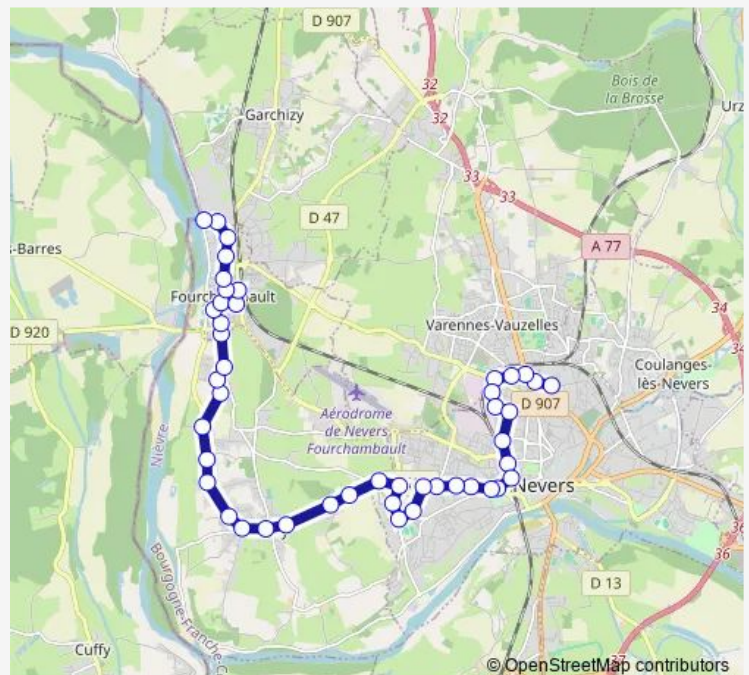

### Route schedule

Front de Loire — Banlay

Monday	06:53
Tuesday	06:53
Wednesday	06:53
Thursday	06:53
Friday	06:53
Saturday	—
Sunday	—

### Route info

Direction: Front de Loire

Stops: 46

Trip Duration: 0 hour 54 min

Les Gamards

Les Coutériaux

Busserolles

Nevers Agglomération