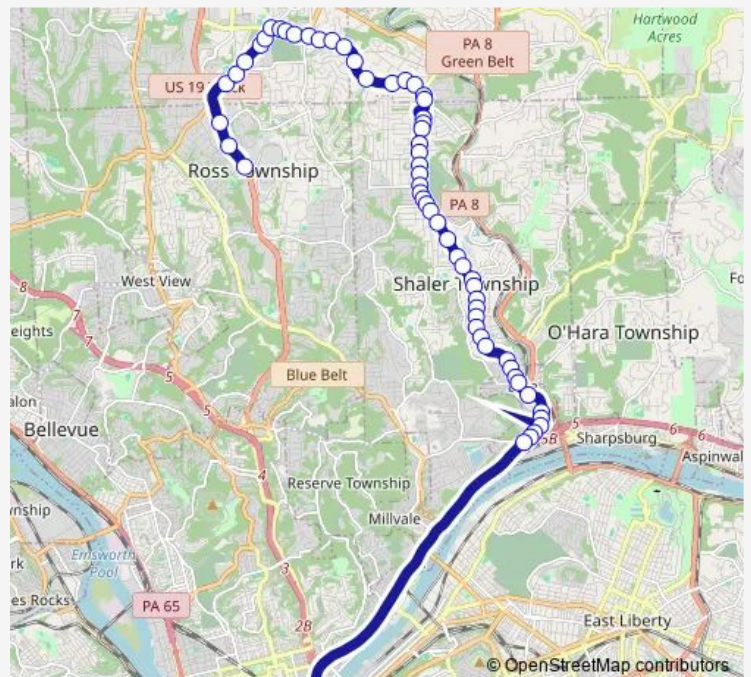

Bus P13 Mount Royal Flyer

[Go to website](#)

Direction
 Mcknight RD + Ross Park Mall Dr — 9TH ST + Penn Ave
 60 stops
[Open route schedule](#)

- Mcknight RD + Ross Park Mall Dr
- Mcknight RD + Johnanna DR Fs
- Mcknight RD + McIntyre Rd
- Peebles + McIntyre Square Driveway
- Peebles RD + Bingay Dr
- Peebles RD + Remington Dr
- PEEBLES RD + PARKWAY RD FS
- Peebles RD + Peebles School Drvwy
- PEEBLES RD AT DUNCAN AVE NS
- Duncan AVE + Allegheny Memorial Park
- Duncan AVE + Royal Manor CT #1
- Duncan AVE + Royal Manor CT #2
- Ferguson RD + Thompson RUN RD Fs
- Ferguson RD + Foxcroft
- Ferguson RD + Guyton
- Ferguson RD + Post
- Ferguson RD + Lammerton
- Ferguson RD + Linwood #1
- Ferguson RD + Ohio
- Ferguson RD + Sweeney
- Ferguson RD + Linwood #2

Route schedule

Mcknight RD + Ross Park Mall Dr — 9TH ST + Penn Ave

Monday	05:26-07:14
Tuesday	05:26-07:14
Wednesday	05:26-07:14
Thursday	05:26-07:14
Friday	05:26-07:14
Saturday	—
Sunday	—

Route info

Direction: Mcknight RD + Ross Park Mall Dr

Stops: 60

Trip Duration: 0 hour 34 min

■ P13 — Mount Royal Flyer

Ferguson RD + MT Royal

MT Royal Blvd + Hampton

MT Royal Blvd + Dehaven

MT Royal Blvd + Grandview

MT Royal Blvd + Elfinwild Lane