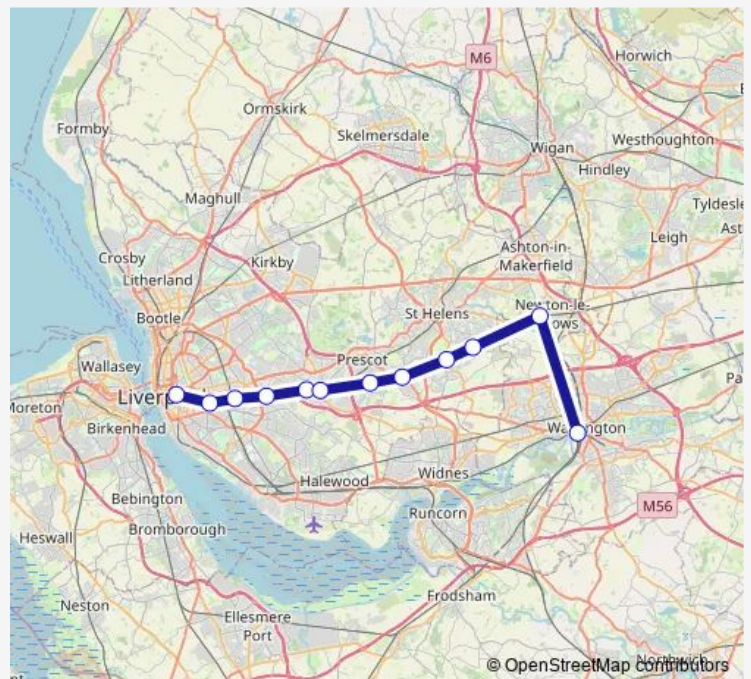

Rail Nt:Liv->Wbq NT train service from LIV to Wbq

[Go to website](#)

Direction

Liverpool Lime Street — Warrington Bank Quay

12 stops

[Open route schedule](#)

Liverpool Lime Street

Edge Hill

Earlestown

Warrington Bank Quay

Route schedule

Liverpool Lime Street — Warrington Bank Quay

Monday 09:00-19:00

Tuesday 09:00-19:00

Wednesday 09:00-19:00

Thursday 09:00-19:00

Friday 09:00-19:00

Saturday 07:03-19:02

Sunday —

Route info

Direction: Liverpool Lime Street

Stops: 12

Trip Duration: 0 hour 48 min

■ Nt:Liv->Wbq — NT train service from LIV to Wbq