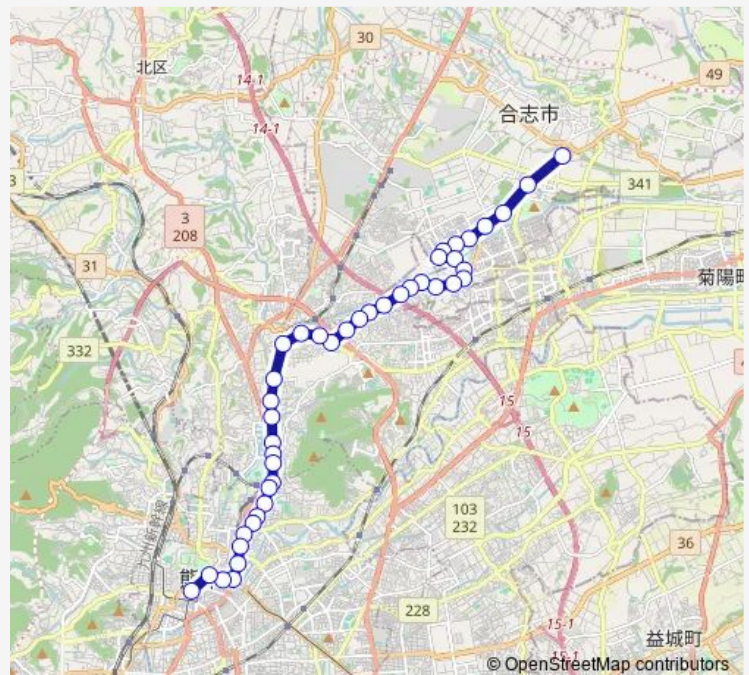

Thursday 06:42-17:31

Friday 06:42-17:31

Saturday 10:01-16:01

Sunday 11:00-17:01

Route info

Direction: 合志市役所 (ヴィーブル)

Stops: 42

Trip Duration: 0 hour 58 min