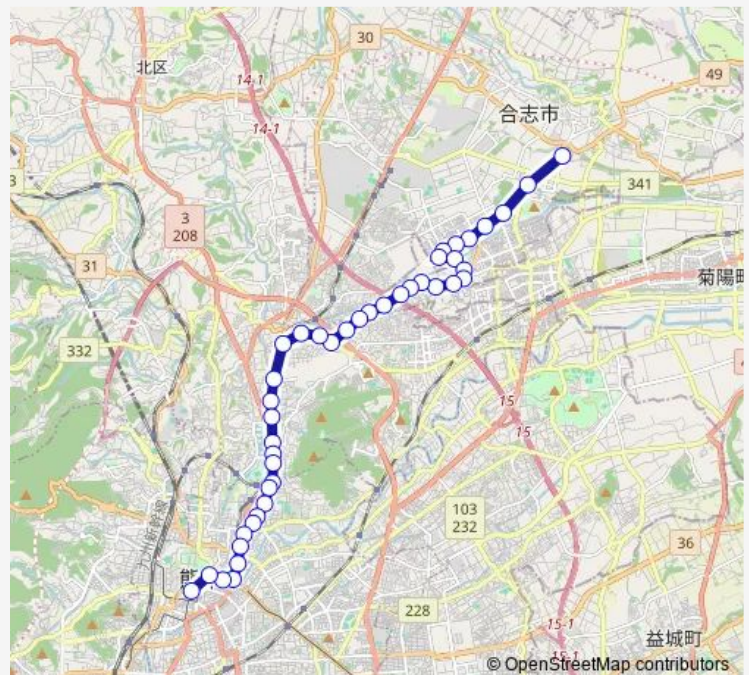

Thursday 06:42-17:31

Friday 06:42-17:31

Saturday 10:01-16:01

Sunday 11:00-17:01

Route info

Direction: 合志市役所 (ヴィーブル)

Stops: 42

Trip Duration: 0 hour 58 min